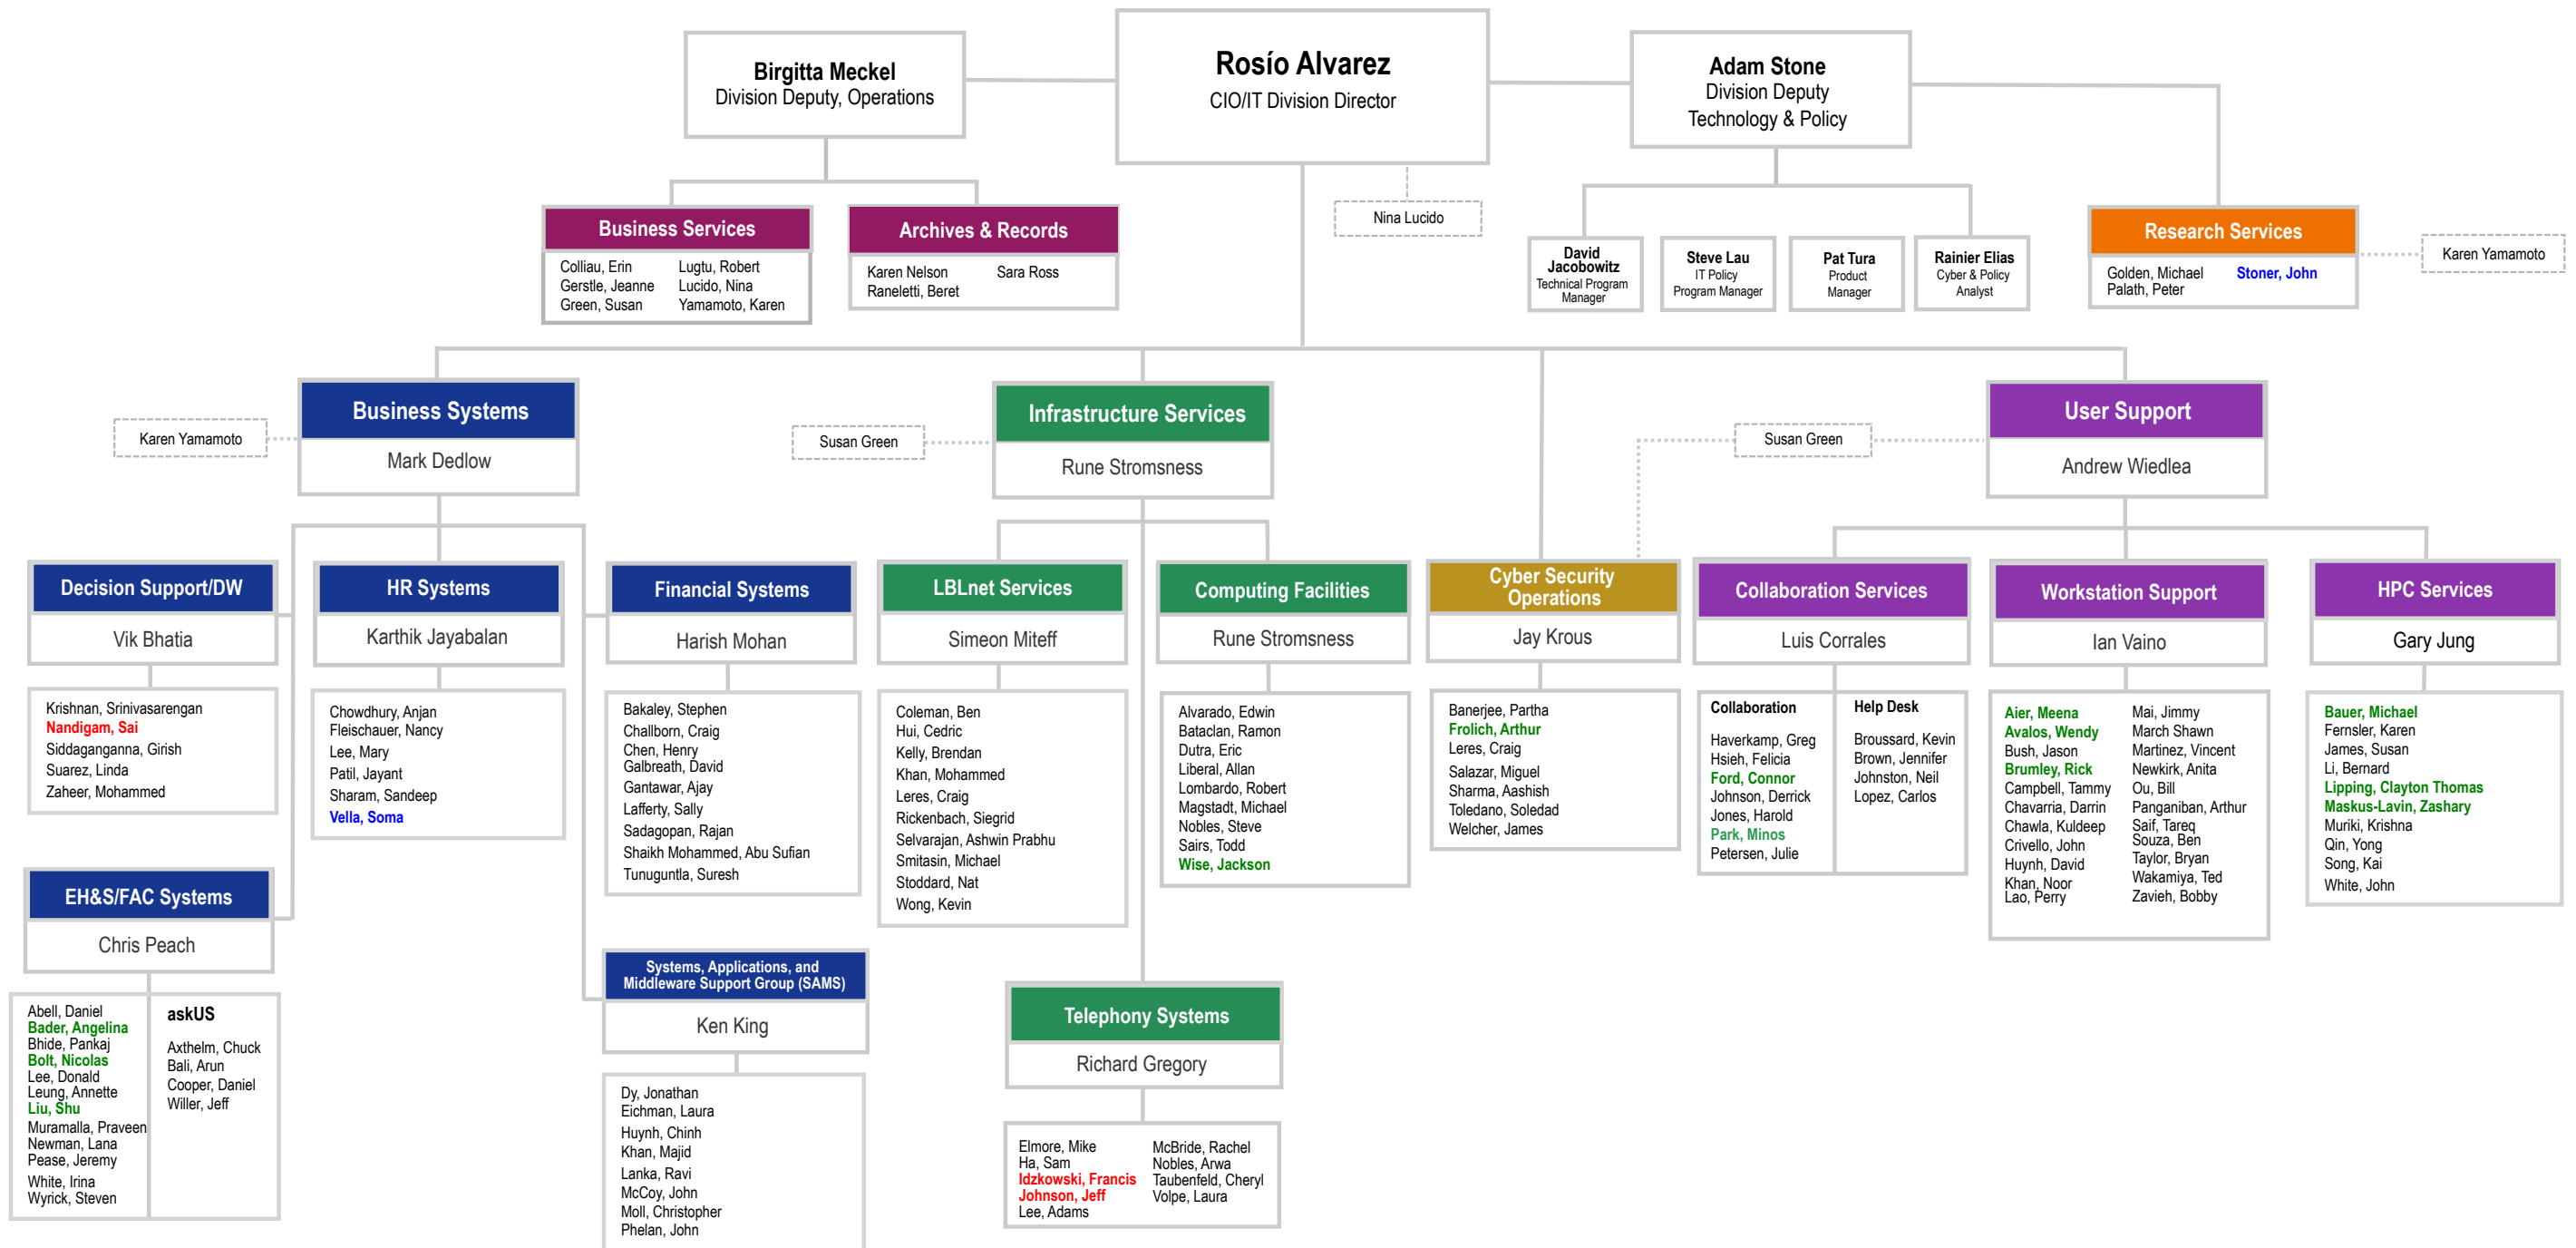

# Lawrence Berkeley National Laboratory IT Division

**LEGEND**

- Students
- Contractors
- Part-Time
- \*through UCB