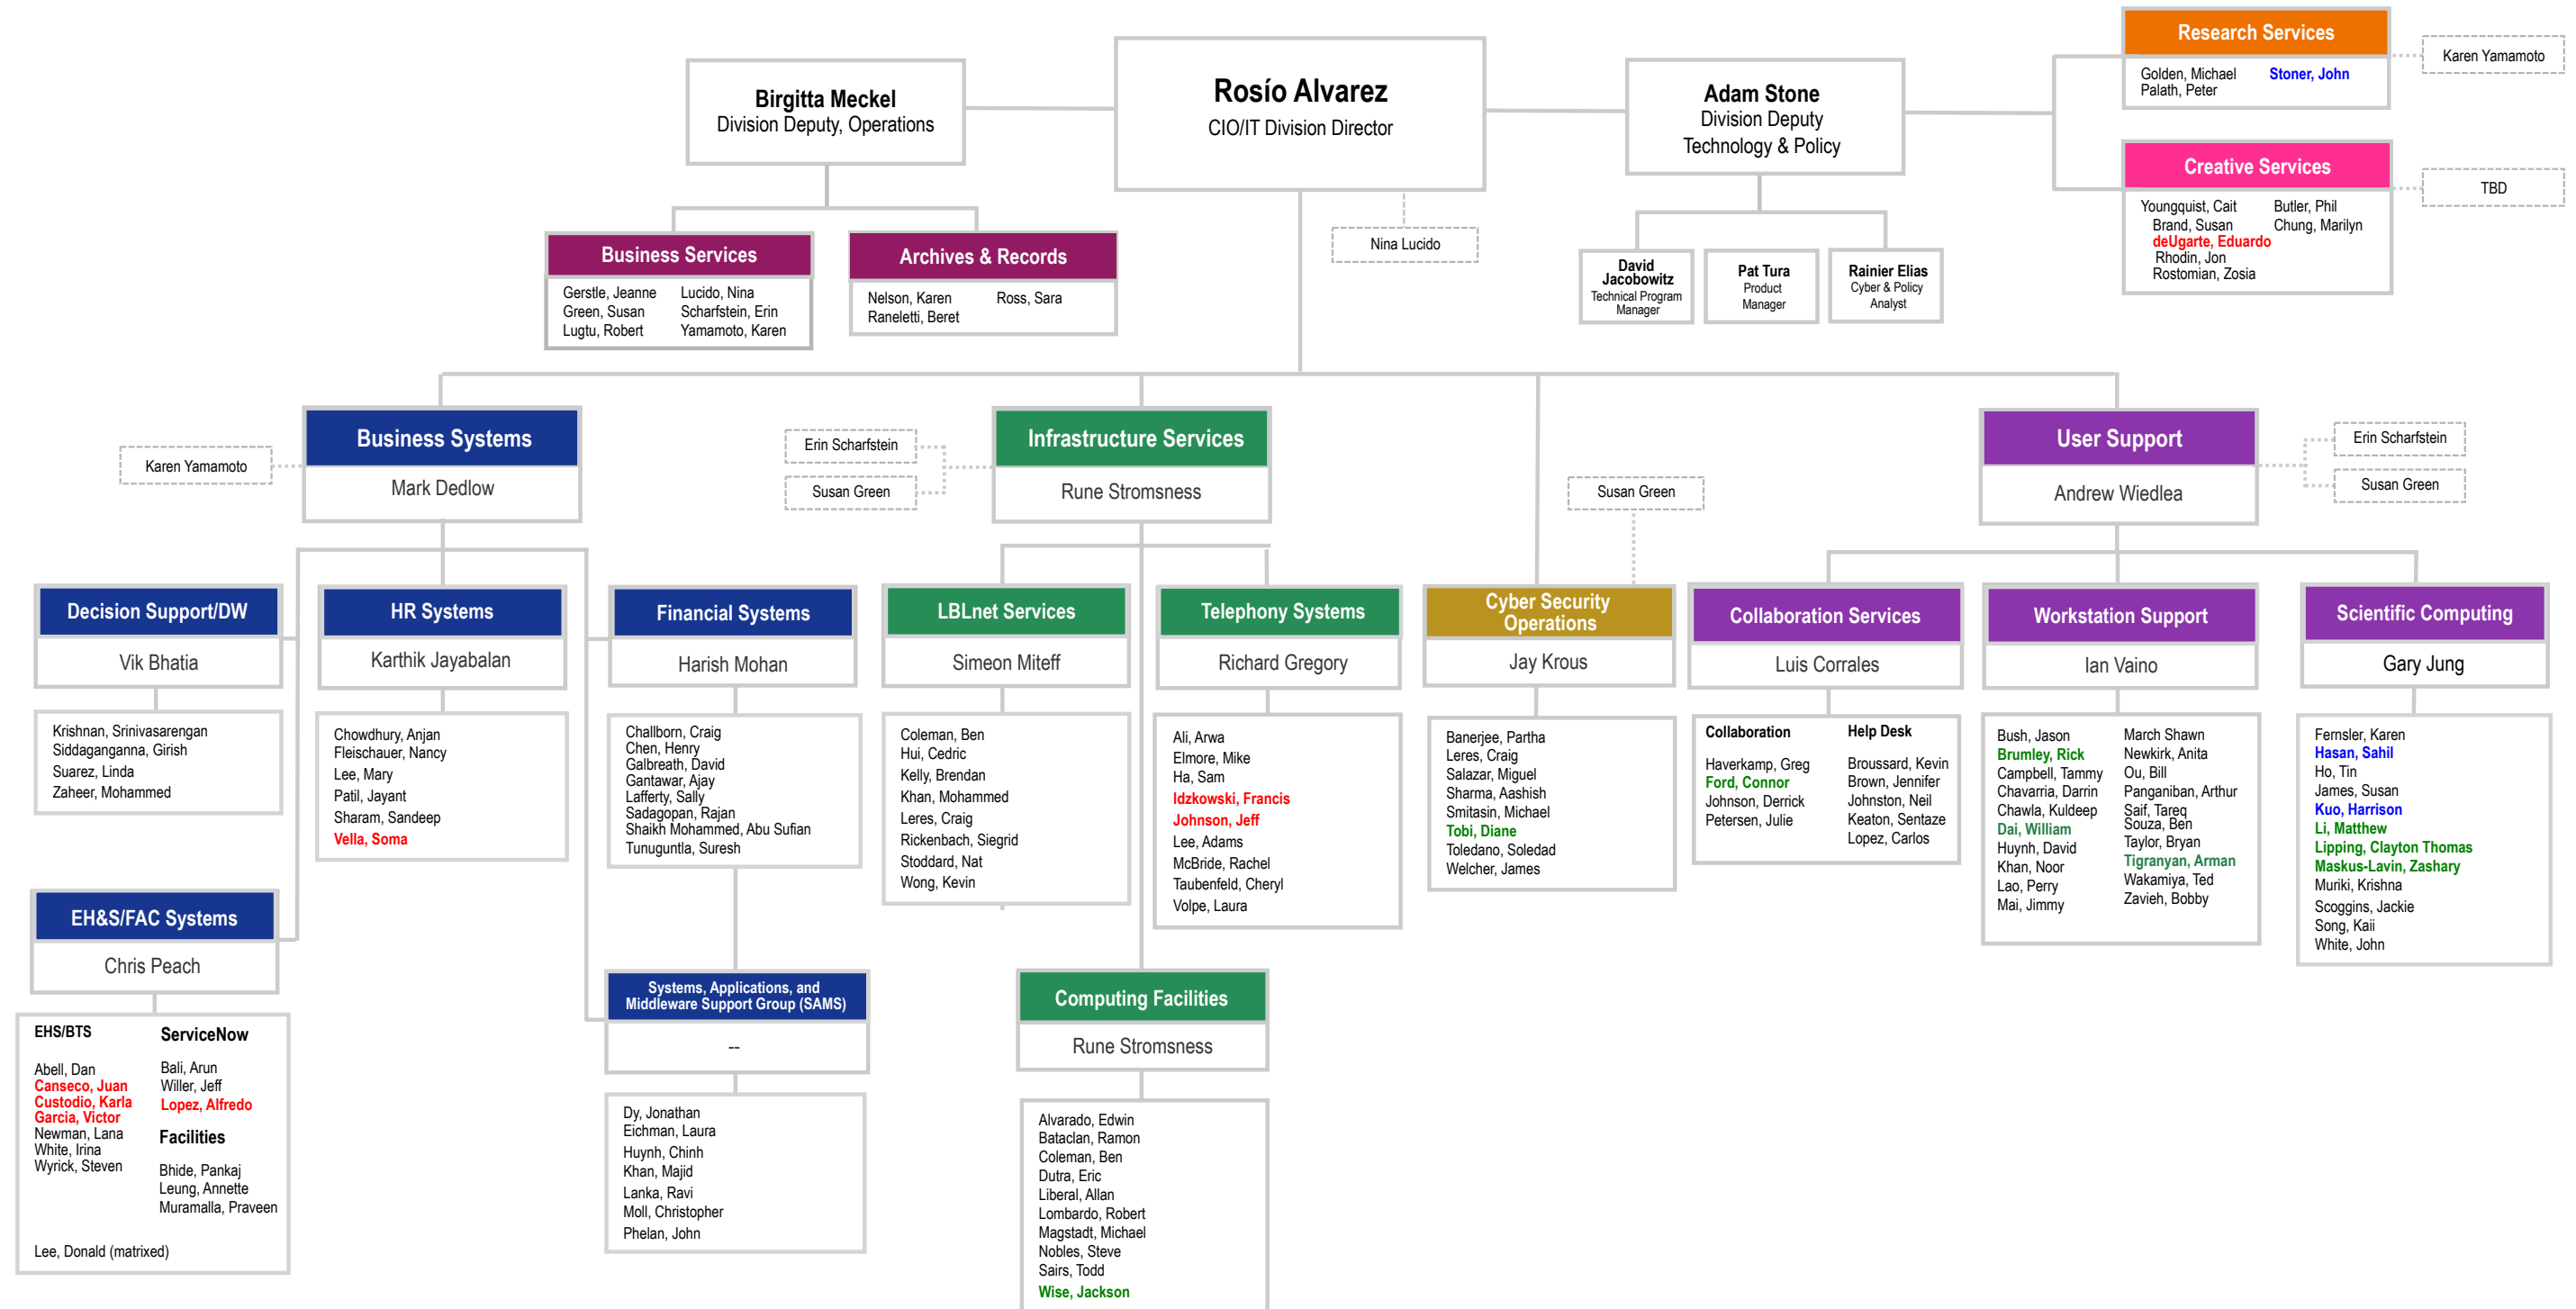

Lawrence Berkeley National Laboratory IT Division

LEGEND

- Students
- Contractors
- Part-Time
- *through UCB