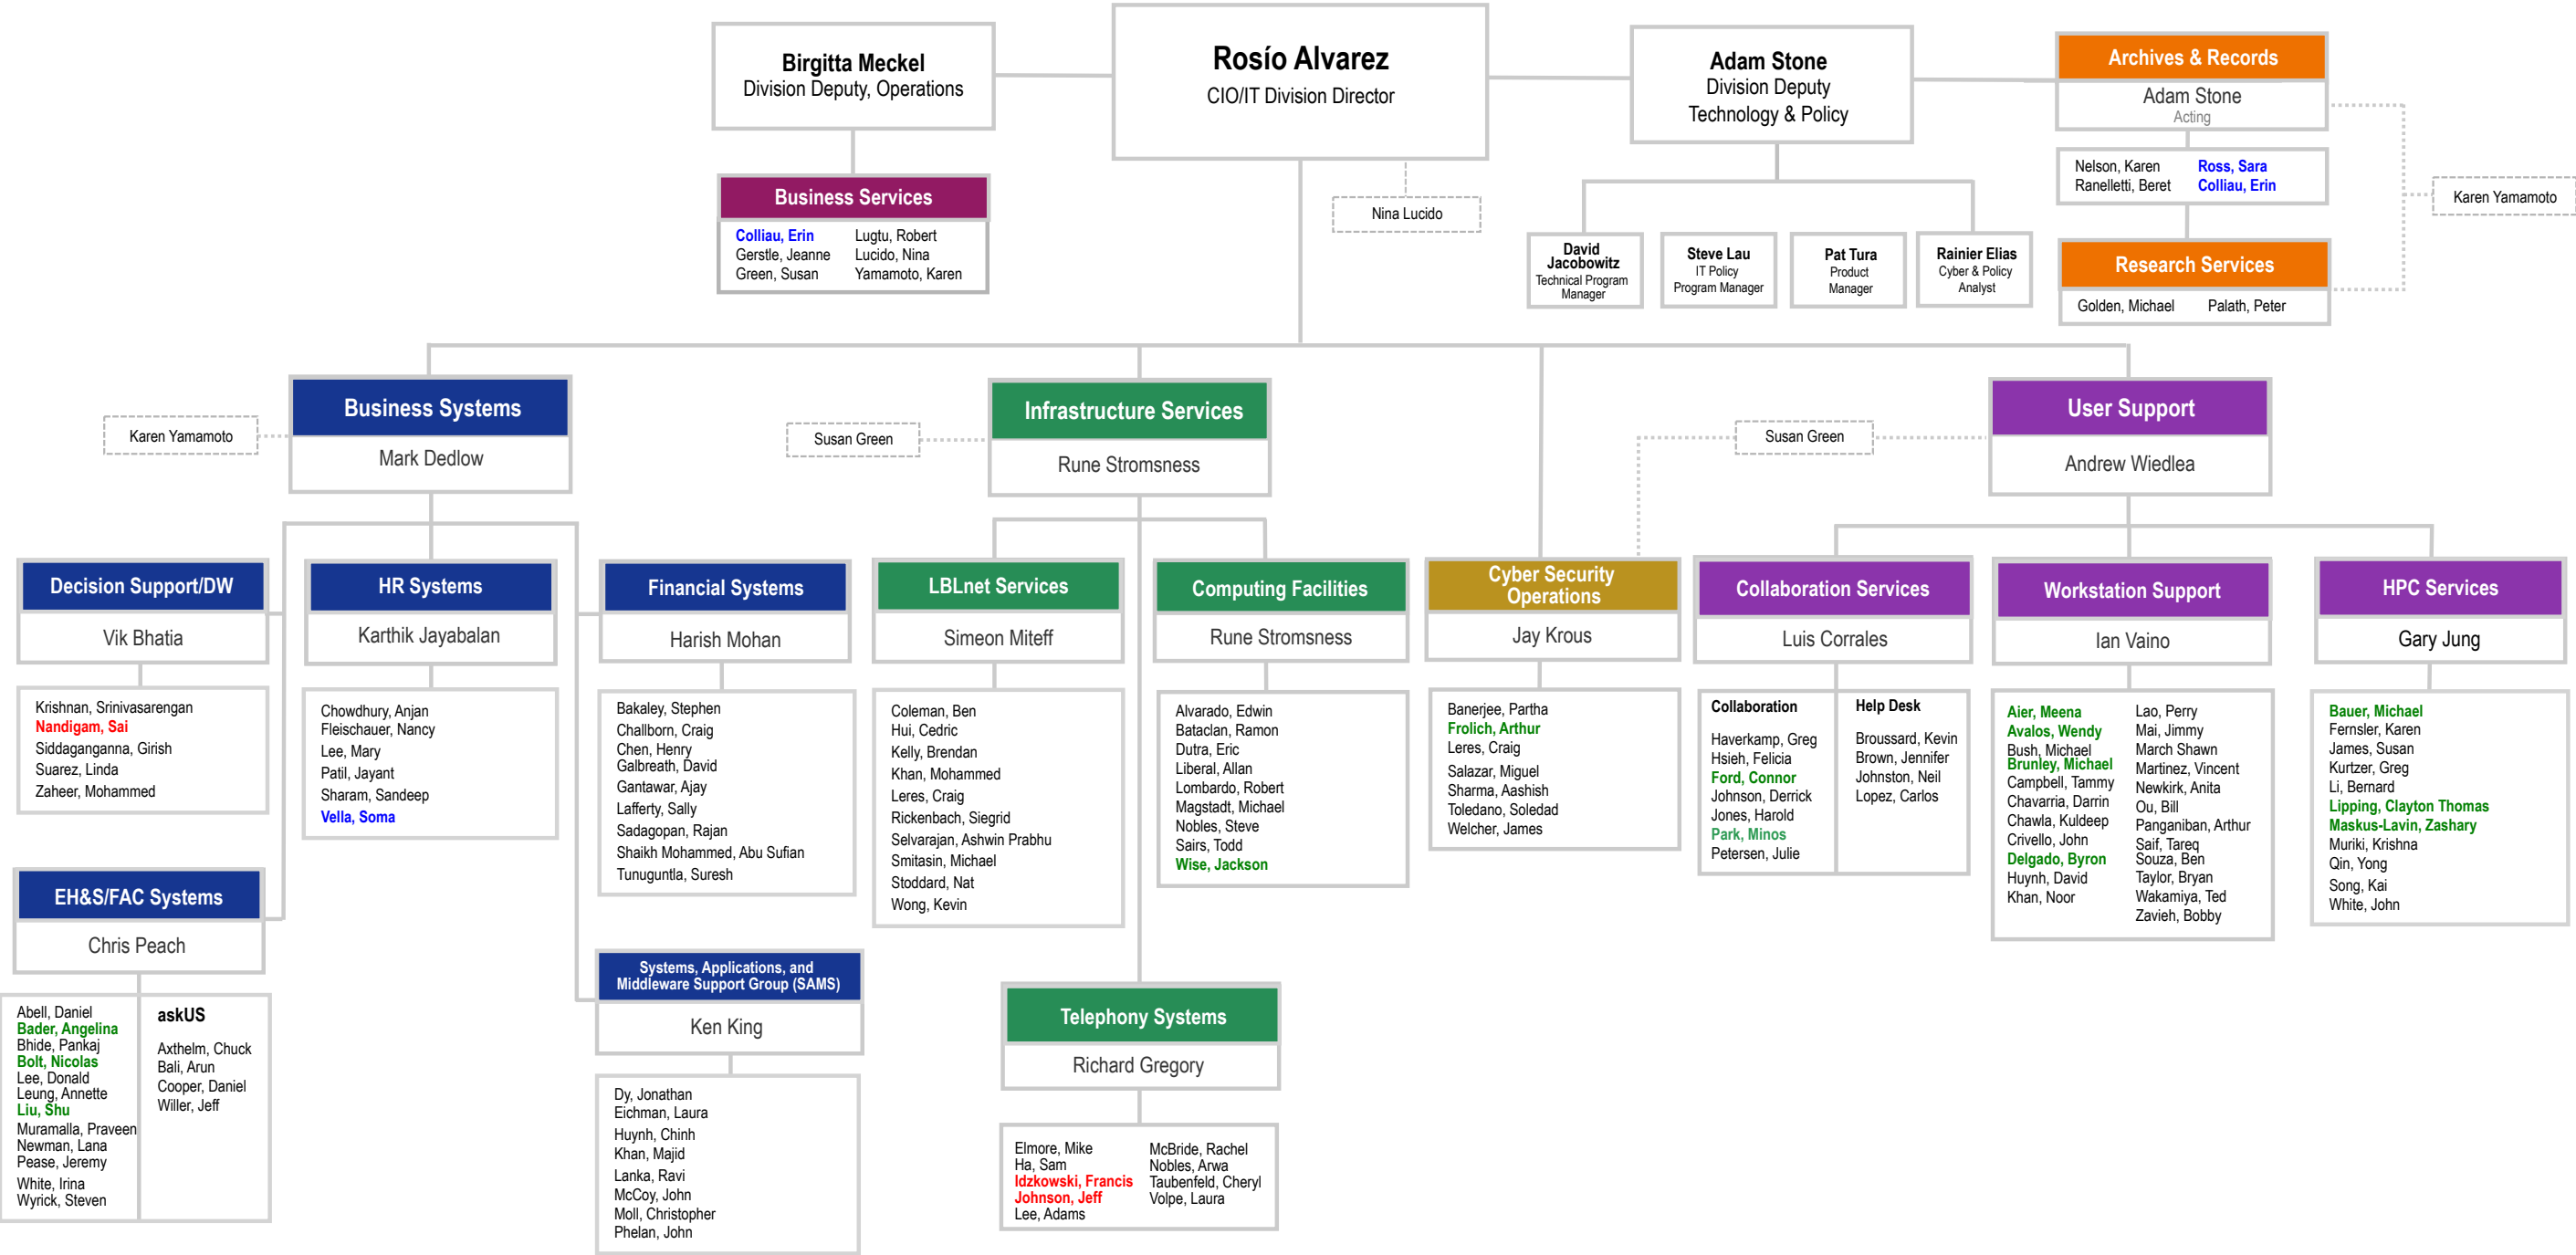

Lawrence Berkeley National Laboratory IT Division

LEGEND

- Students
- Contractors
- Part-Time
- *through UCB