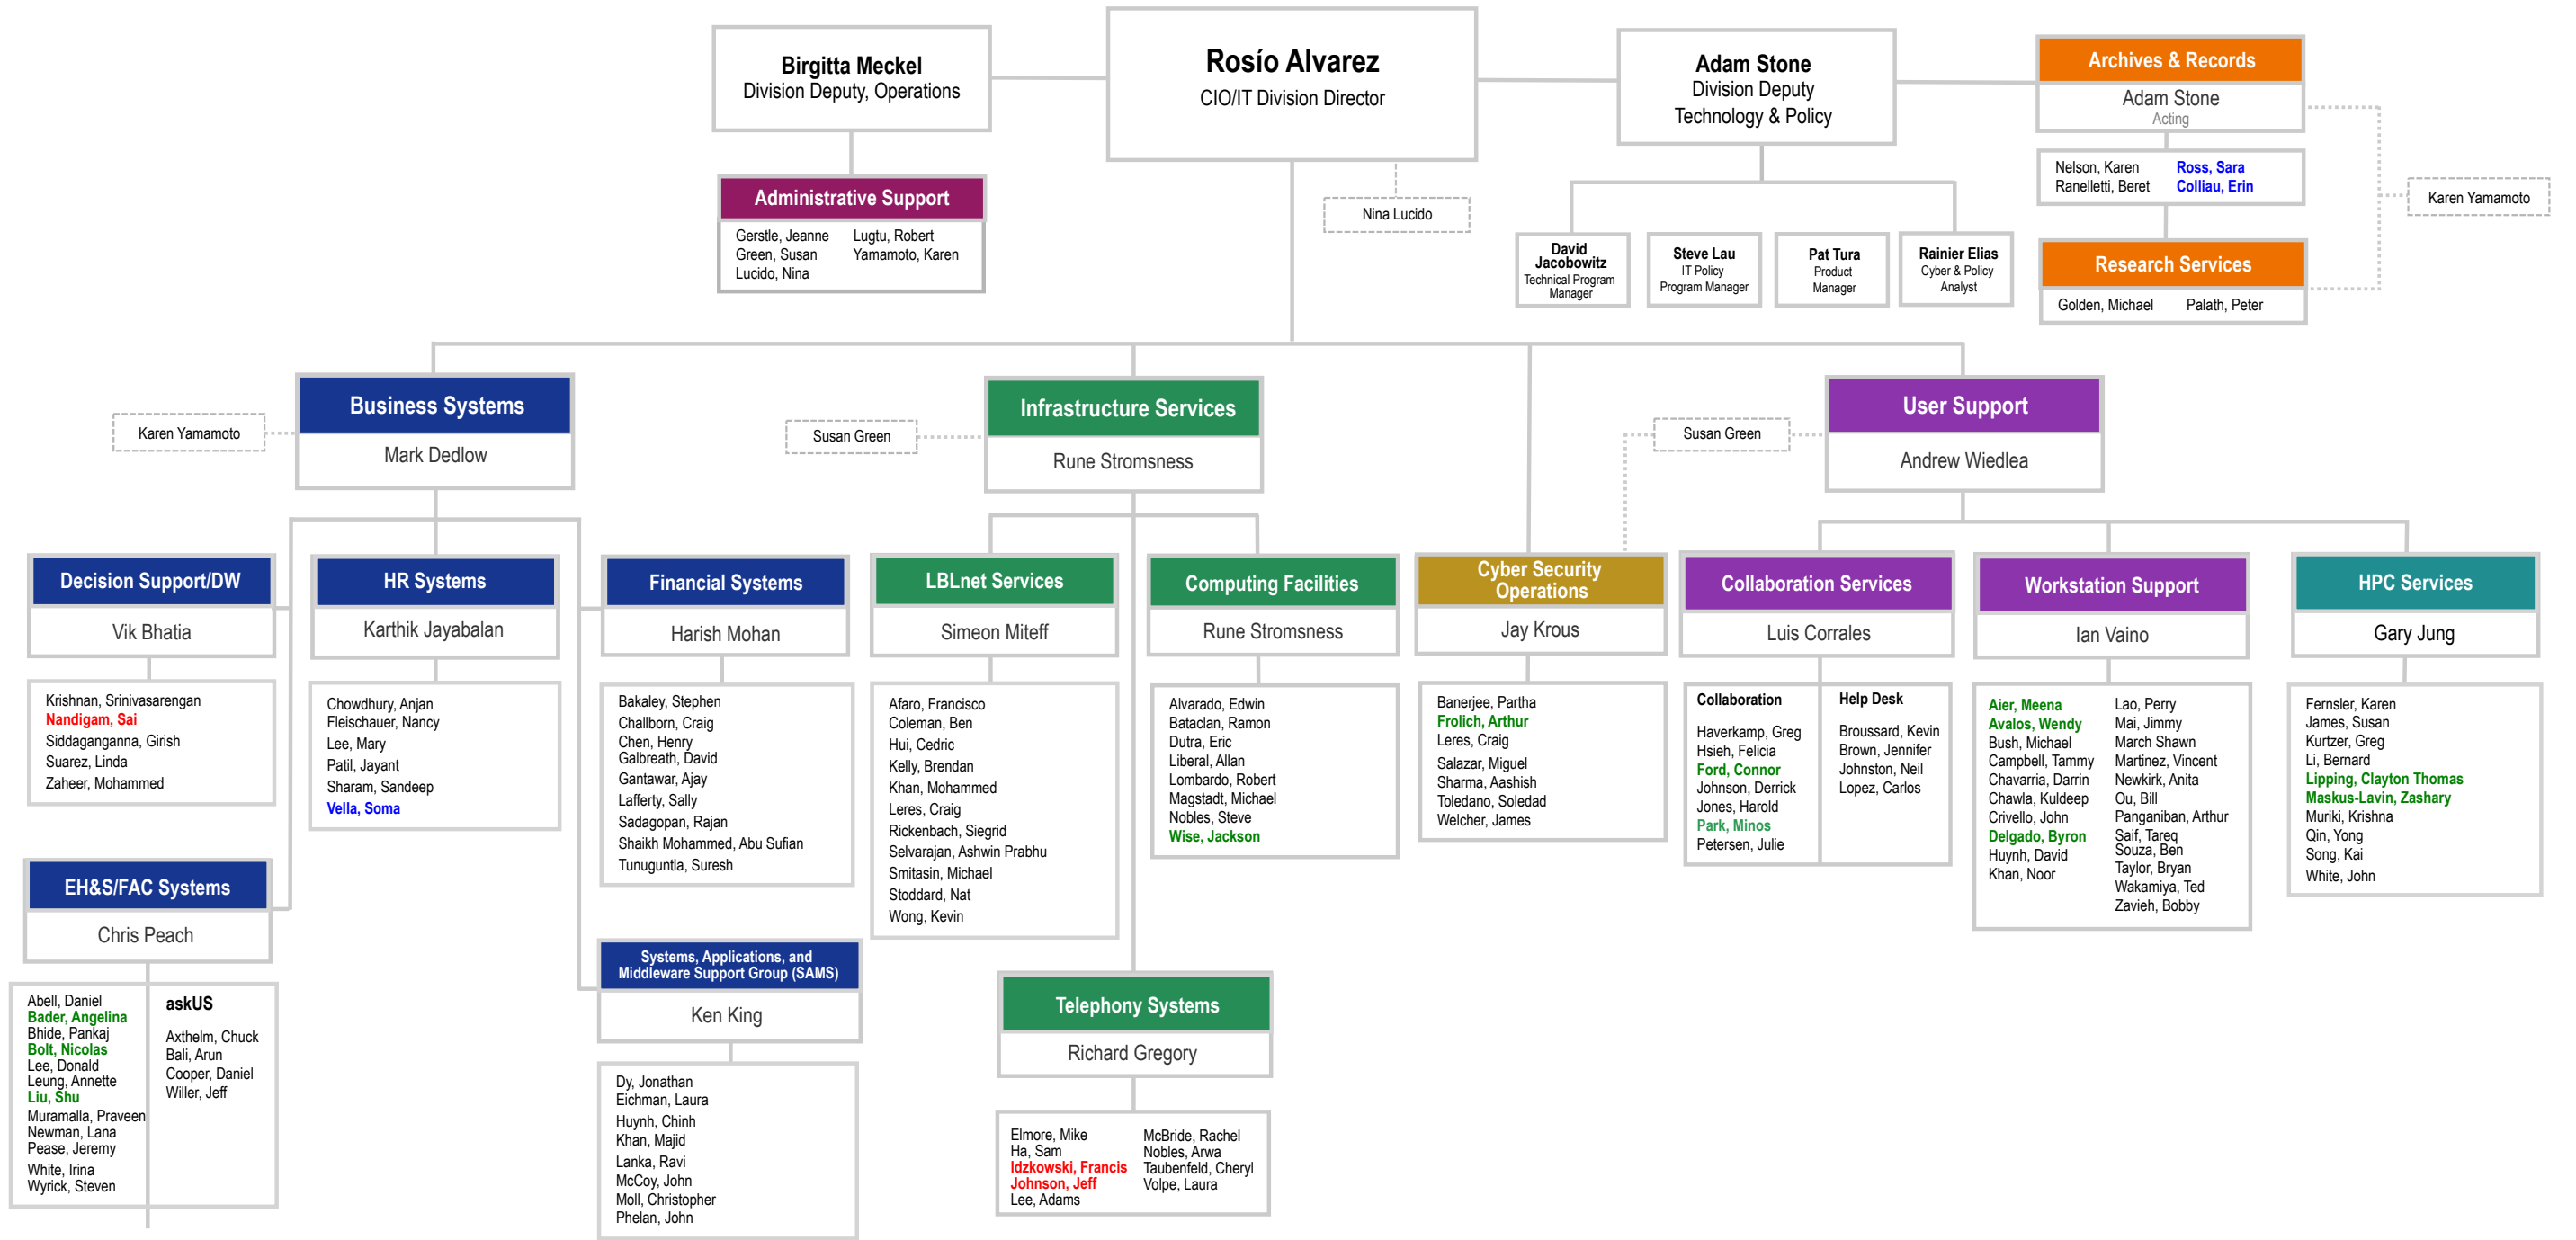

Lawrence Berkeley National Laboratory IT Division

LEGEND

Students
Contractors
Part-Time
*through UCB