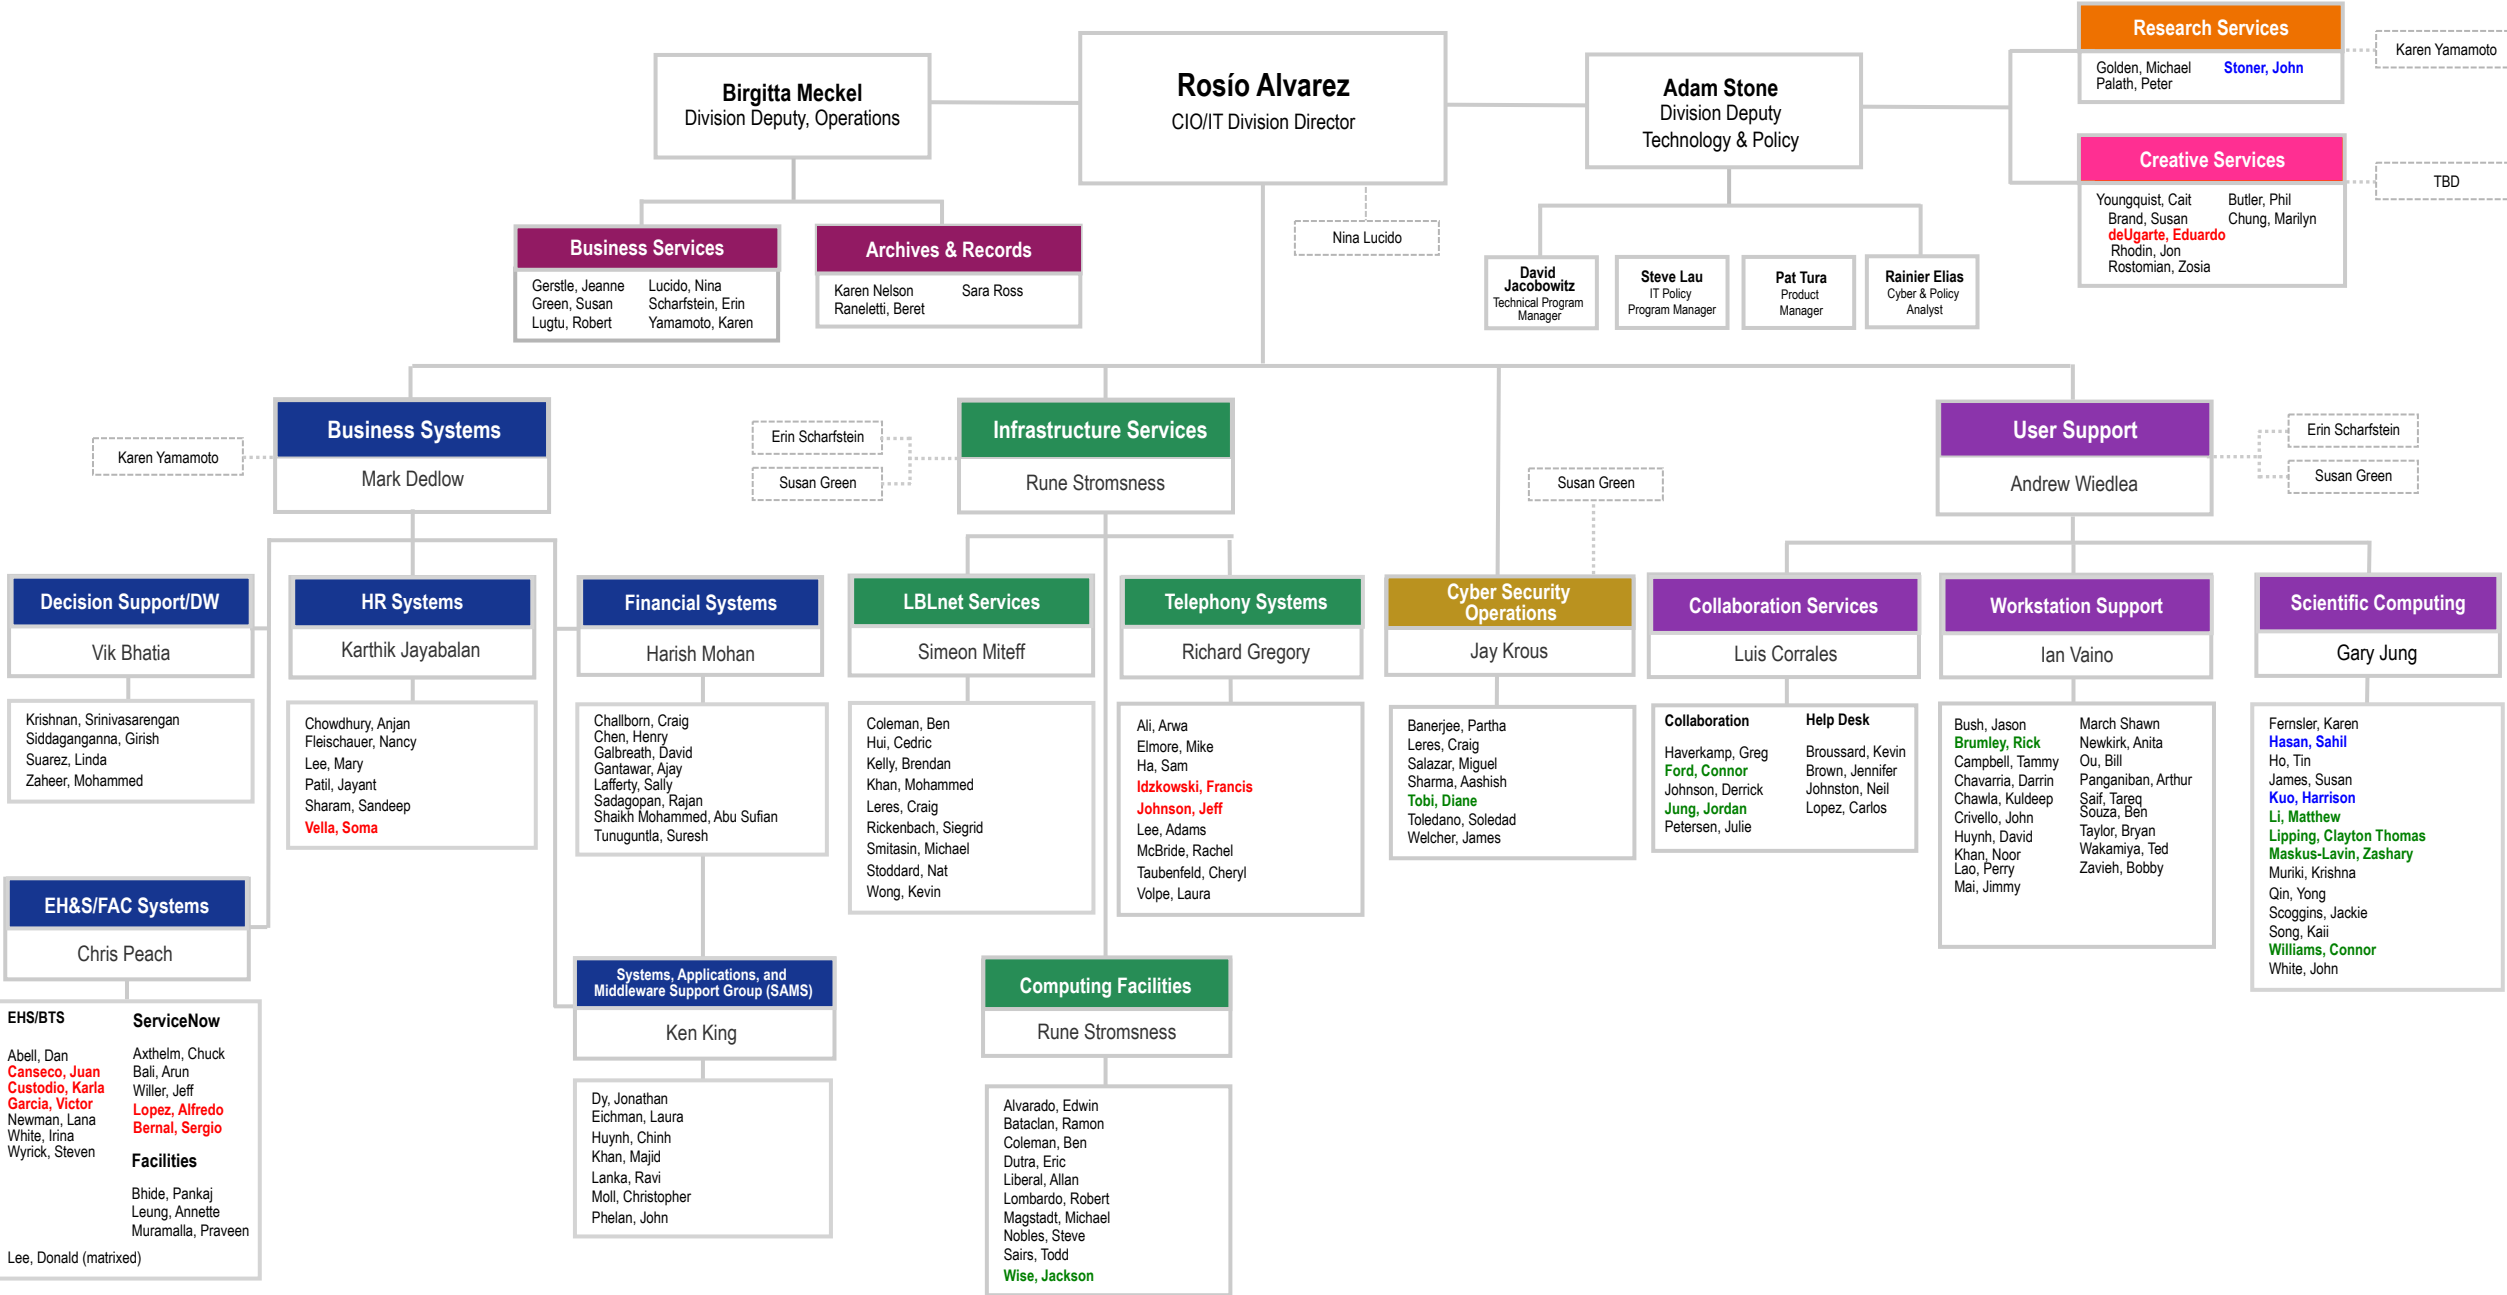

# Lawrence Berkeley National Laboratory IT Division

**LEGEND**

- Students
- Contractors
- Part-Time
- \*through UCB