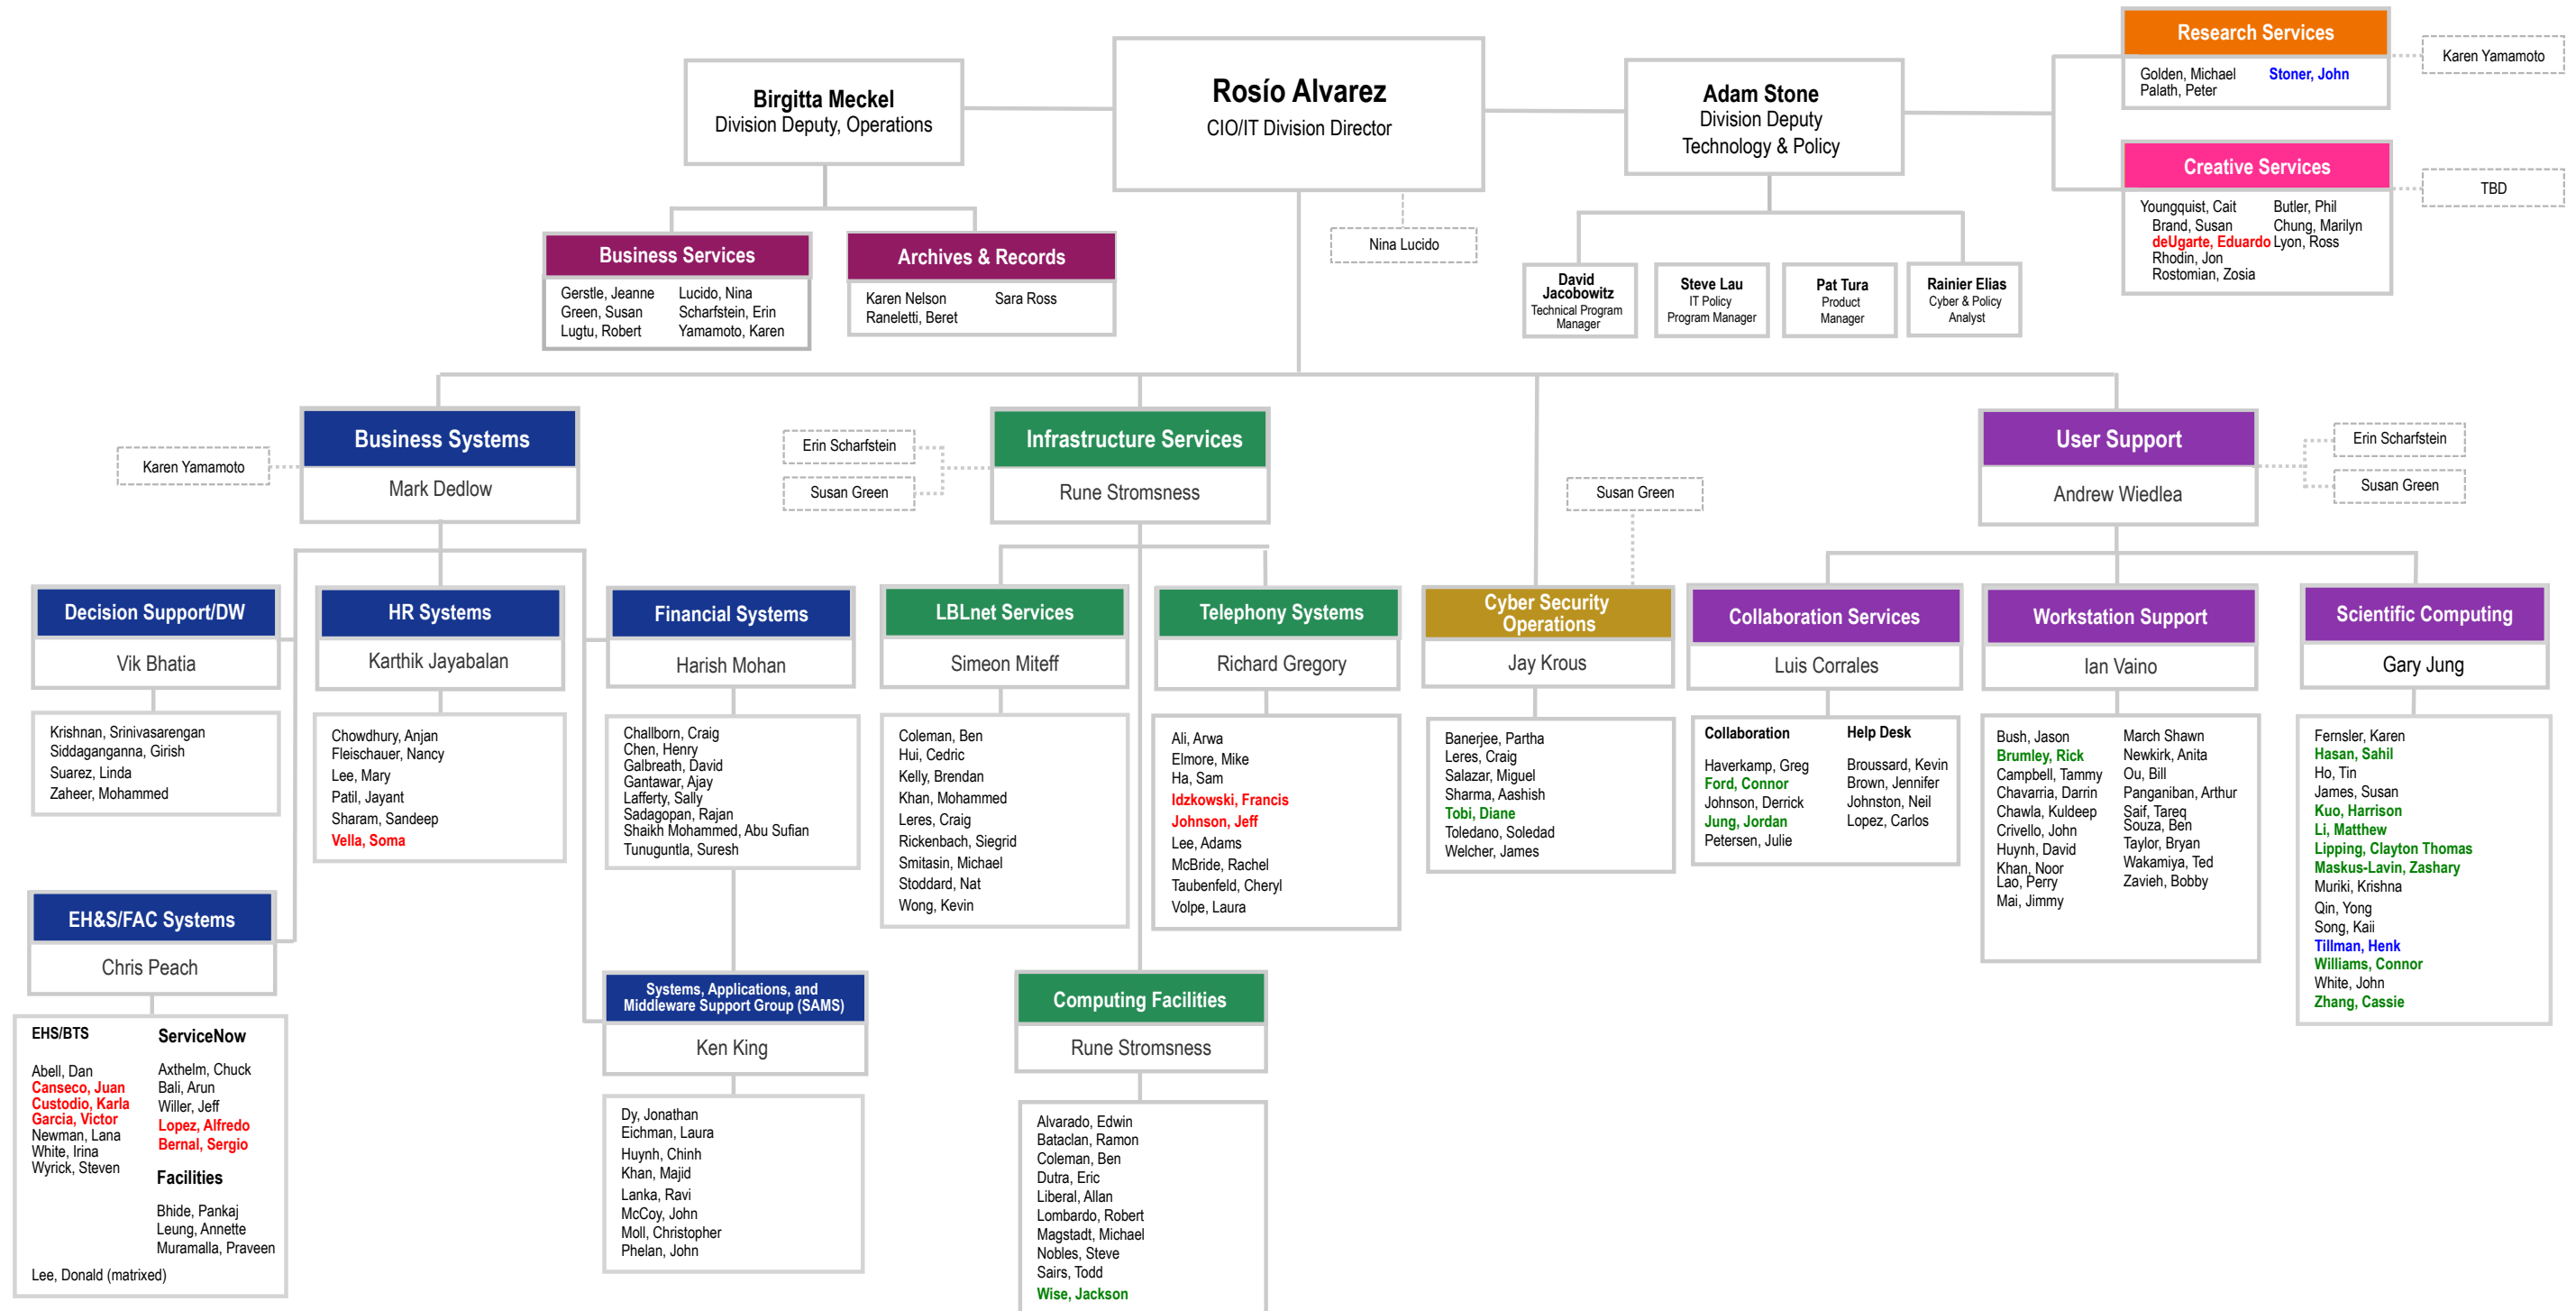

Lawrence Berkeley National Laboratory IT Division

LEGEND

- Students
- Contractors
- Part-Time
- *through UCB