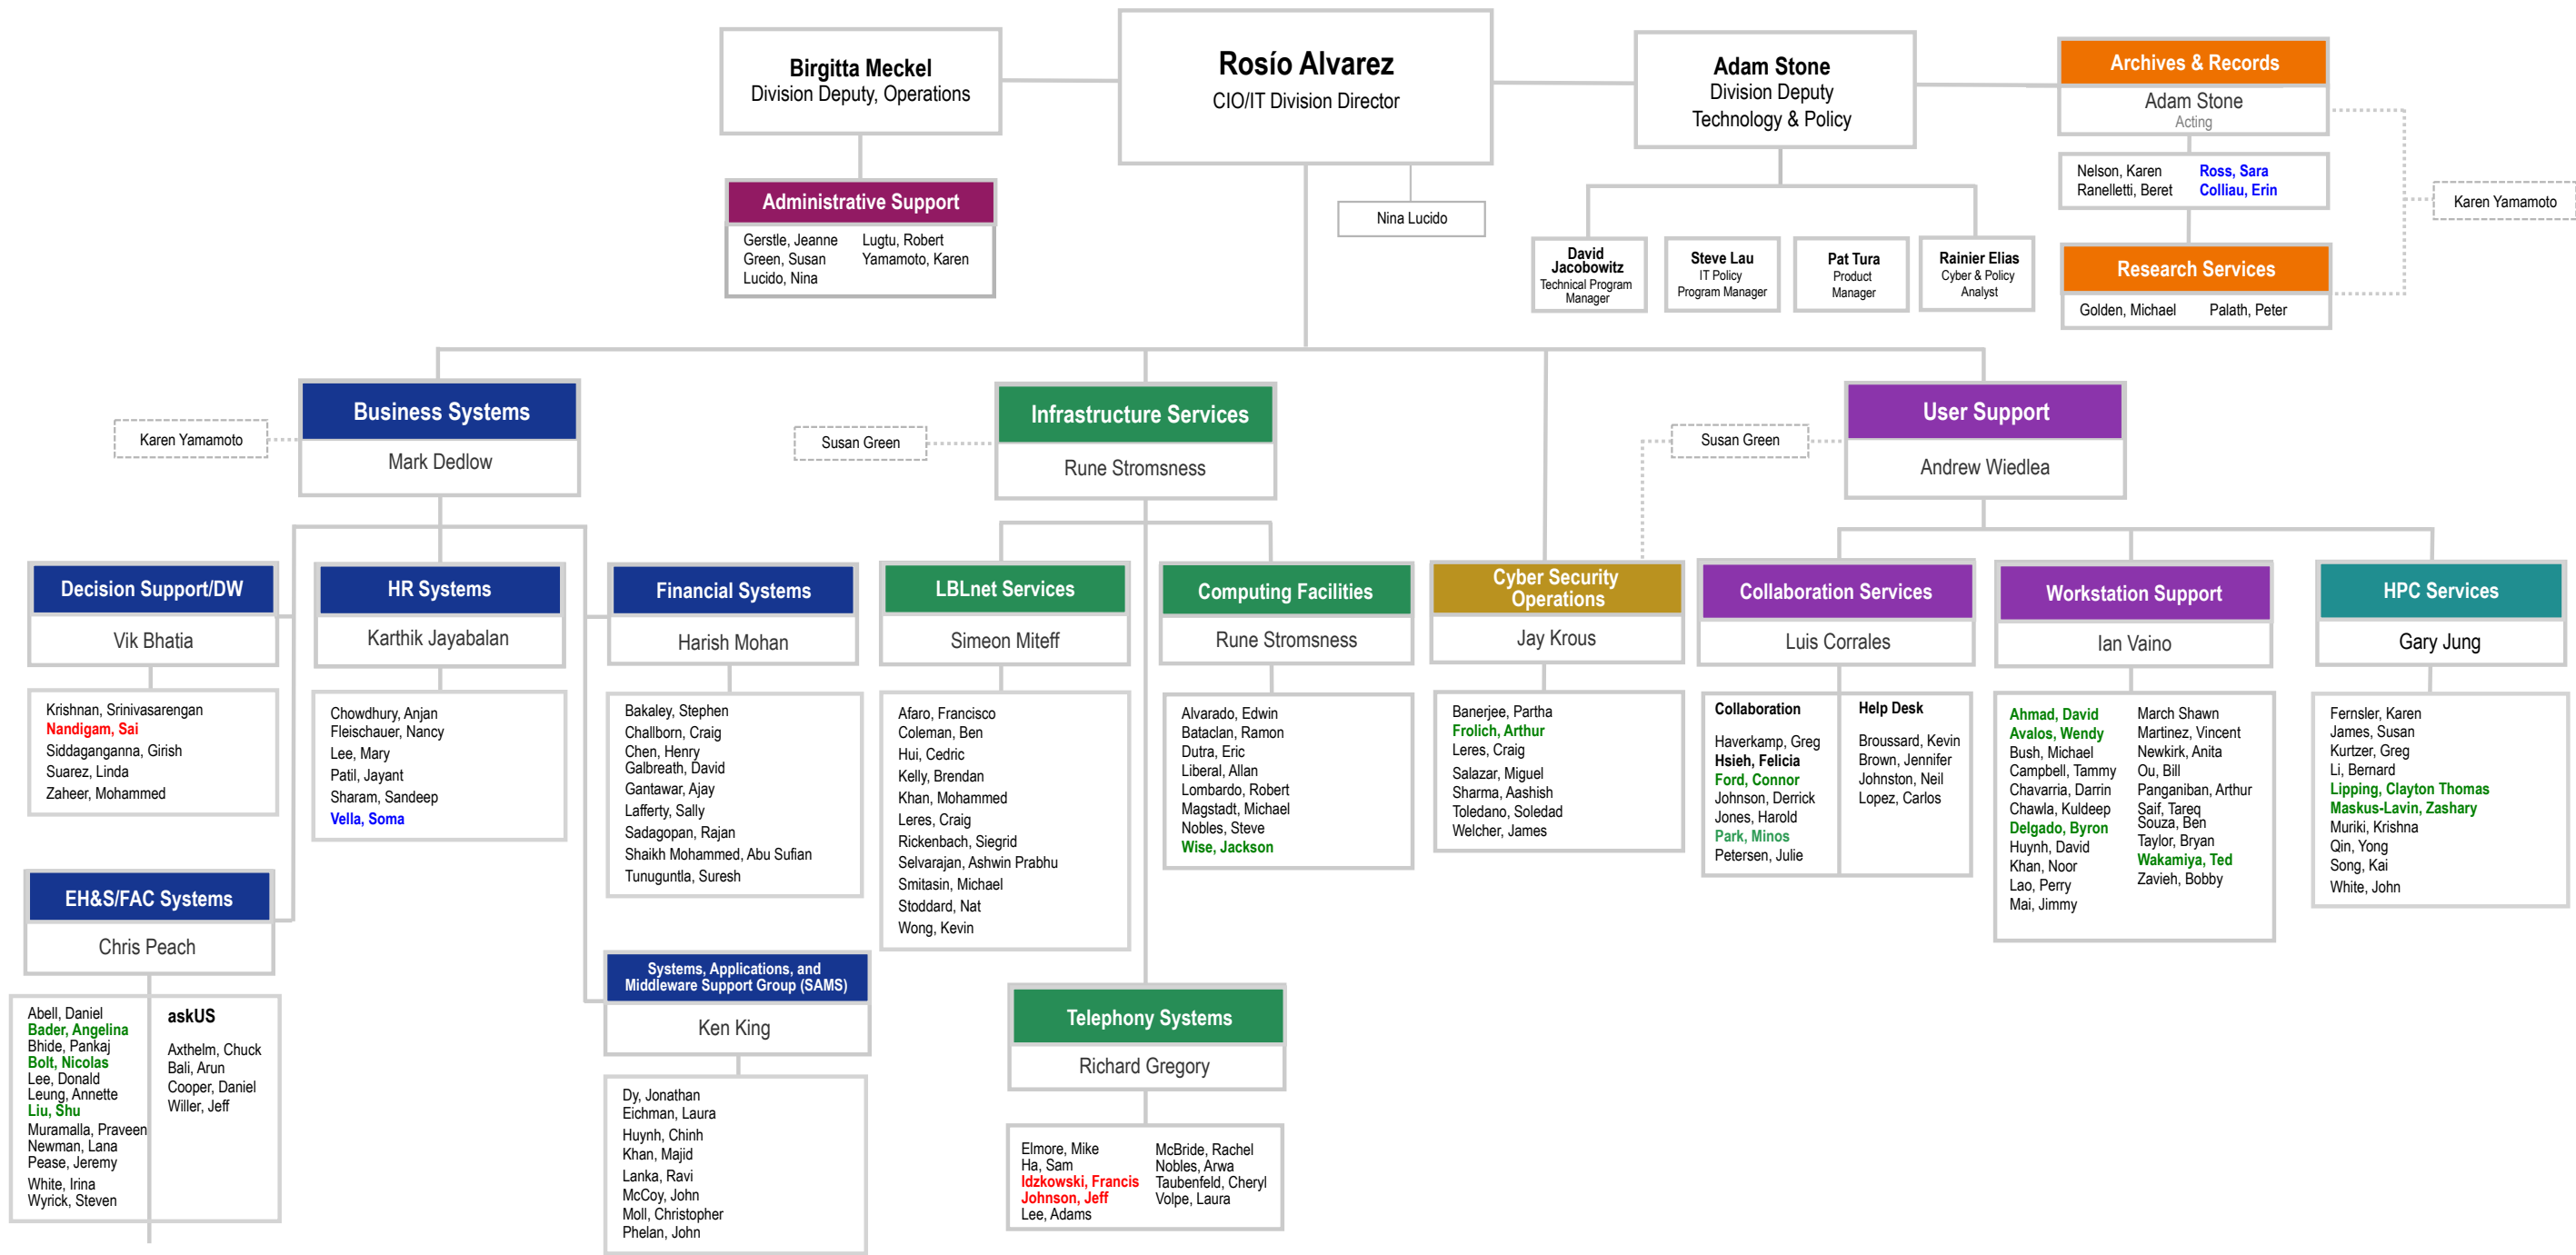

Lawrence Berkeley National Laboratory
IT Division

LEGEND

Students
Contractors
Part-Time
*through UCB