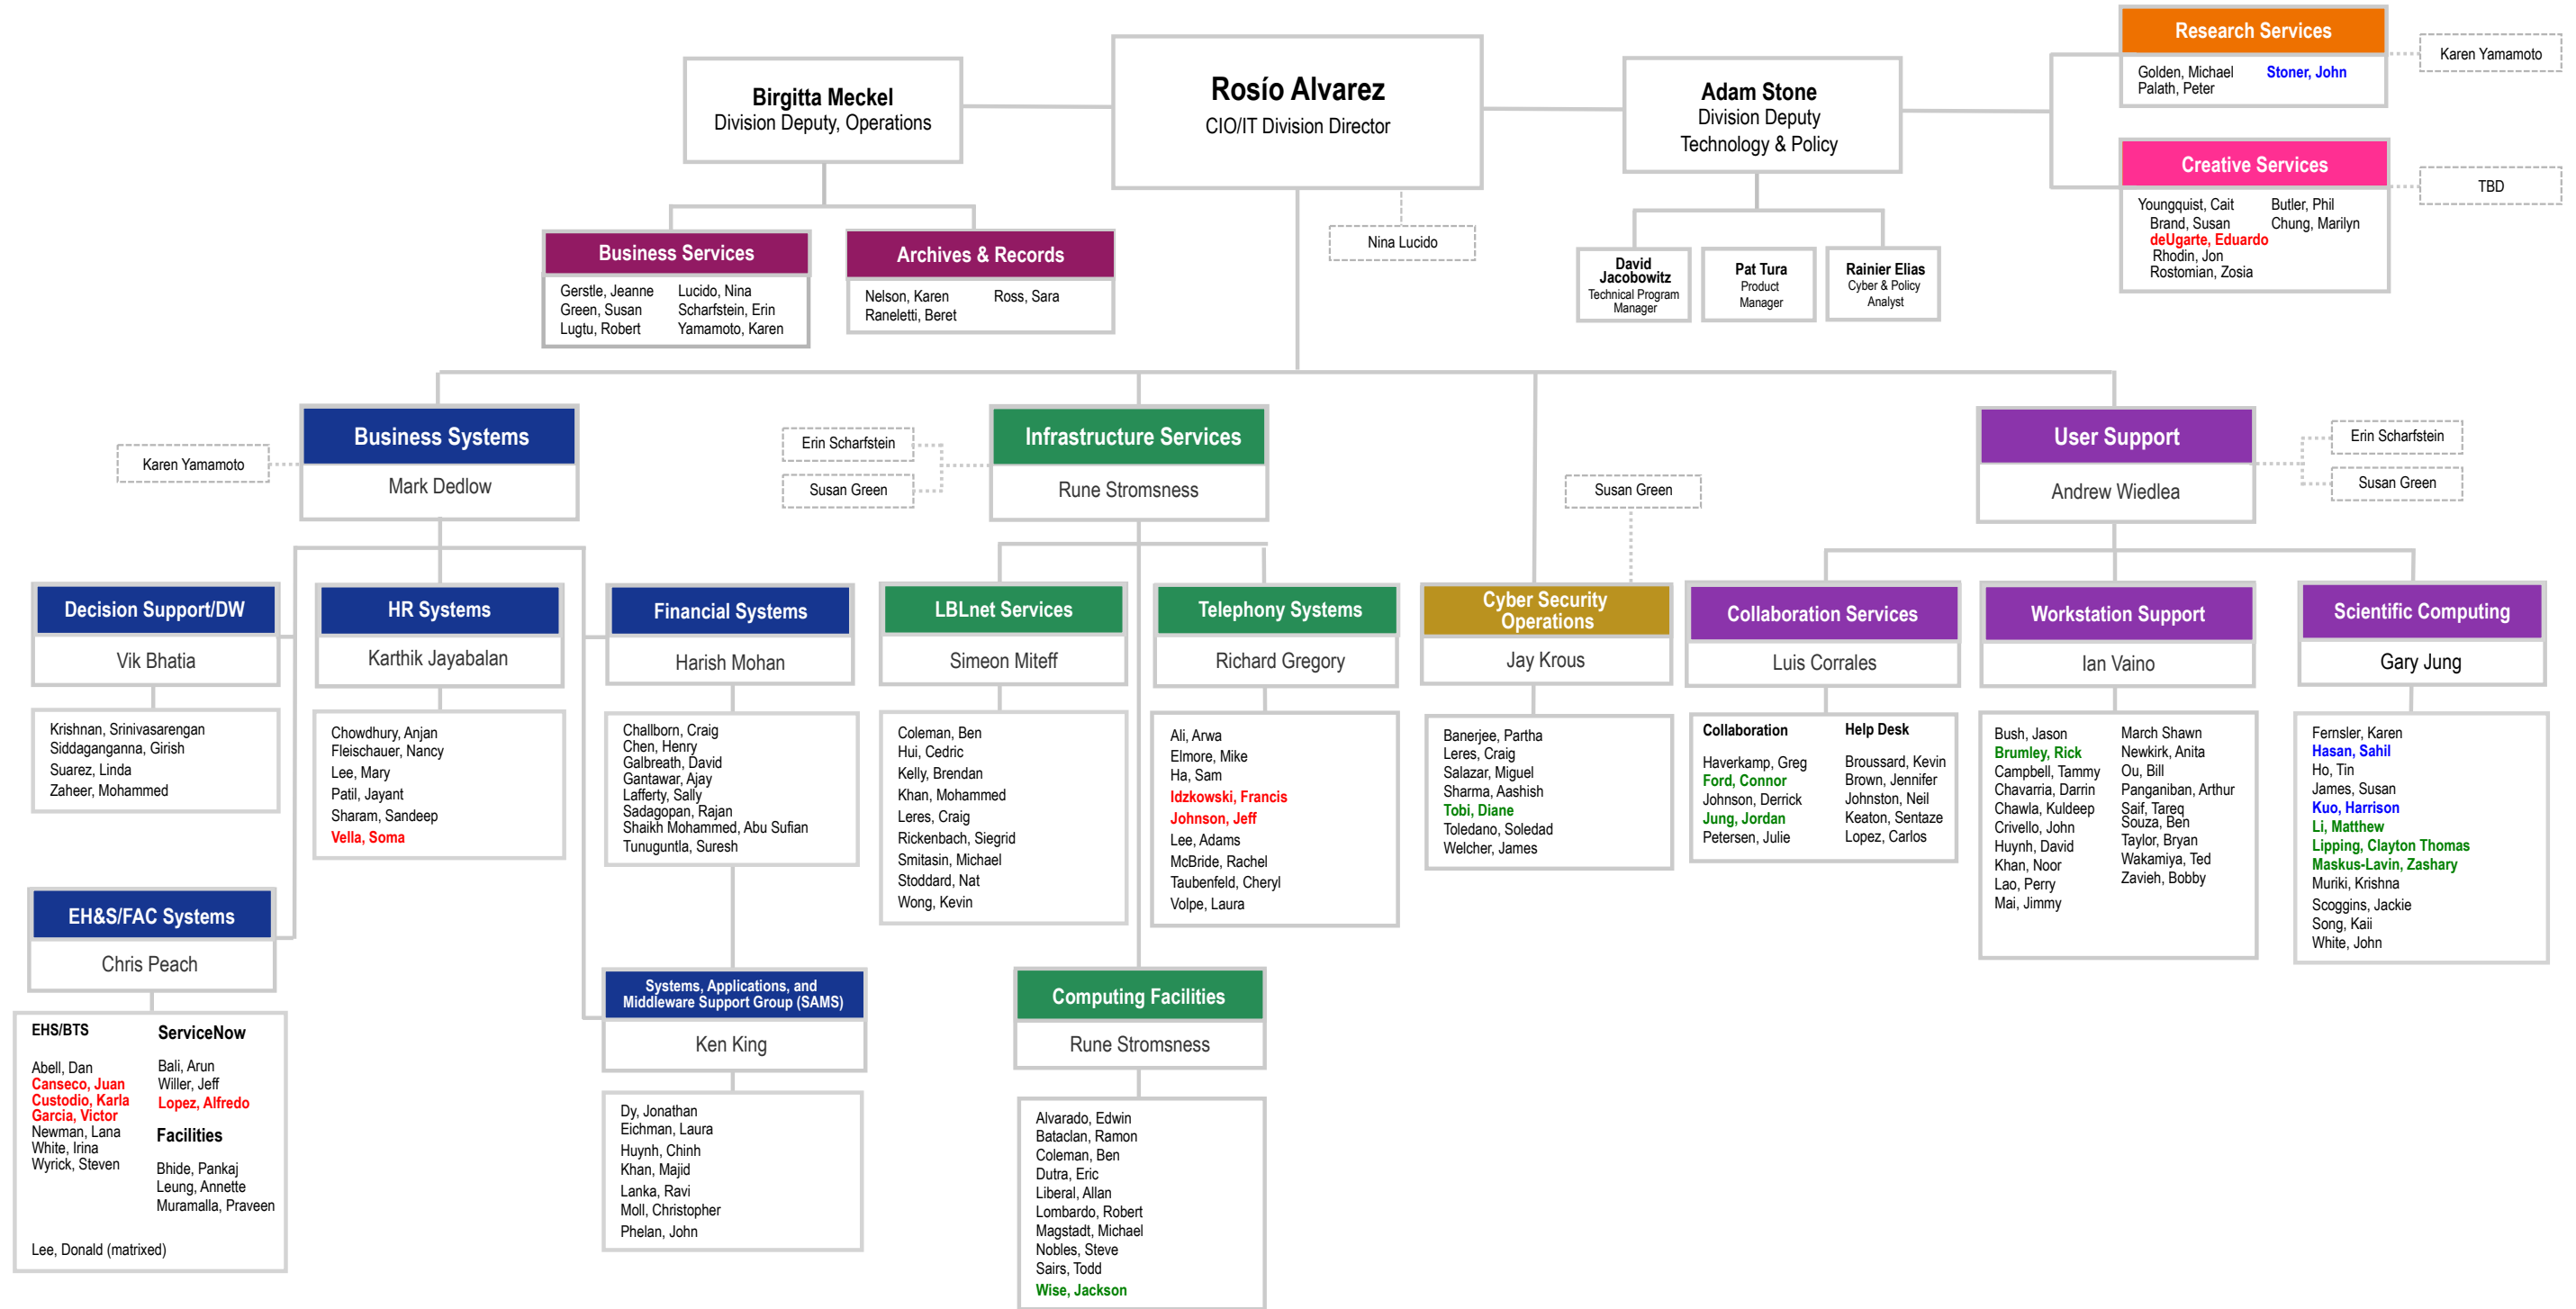

Lawrence Berkeley National Laboratory IT Division

LEGEND

- Students
- Contractors
- Part-Time
- *through UCB