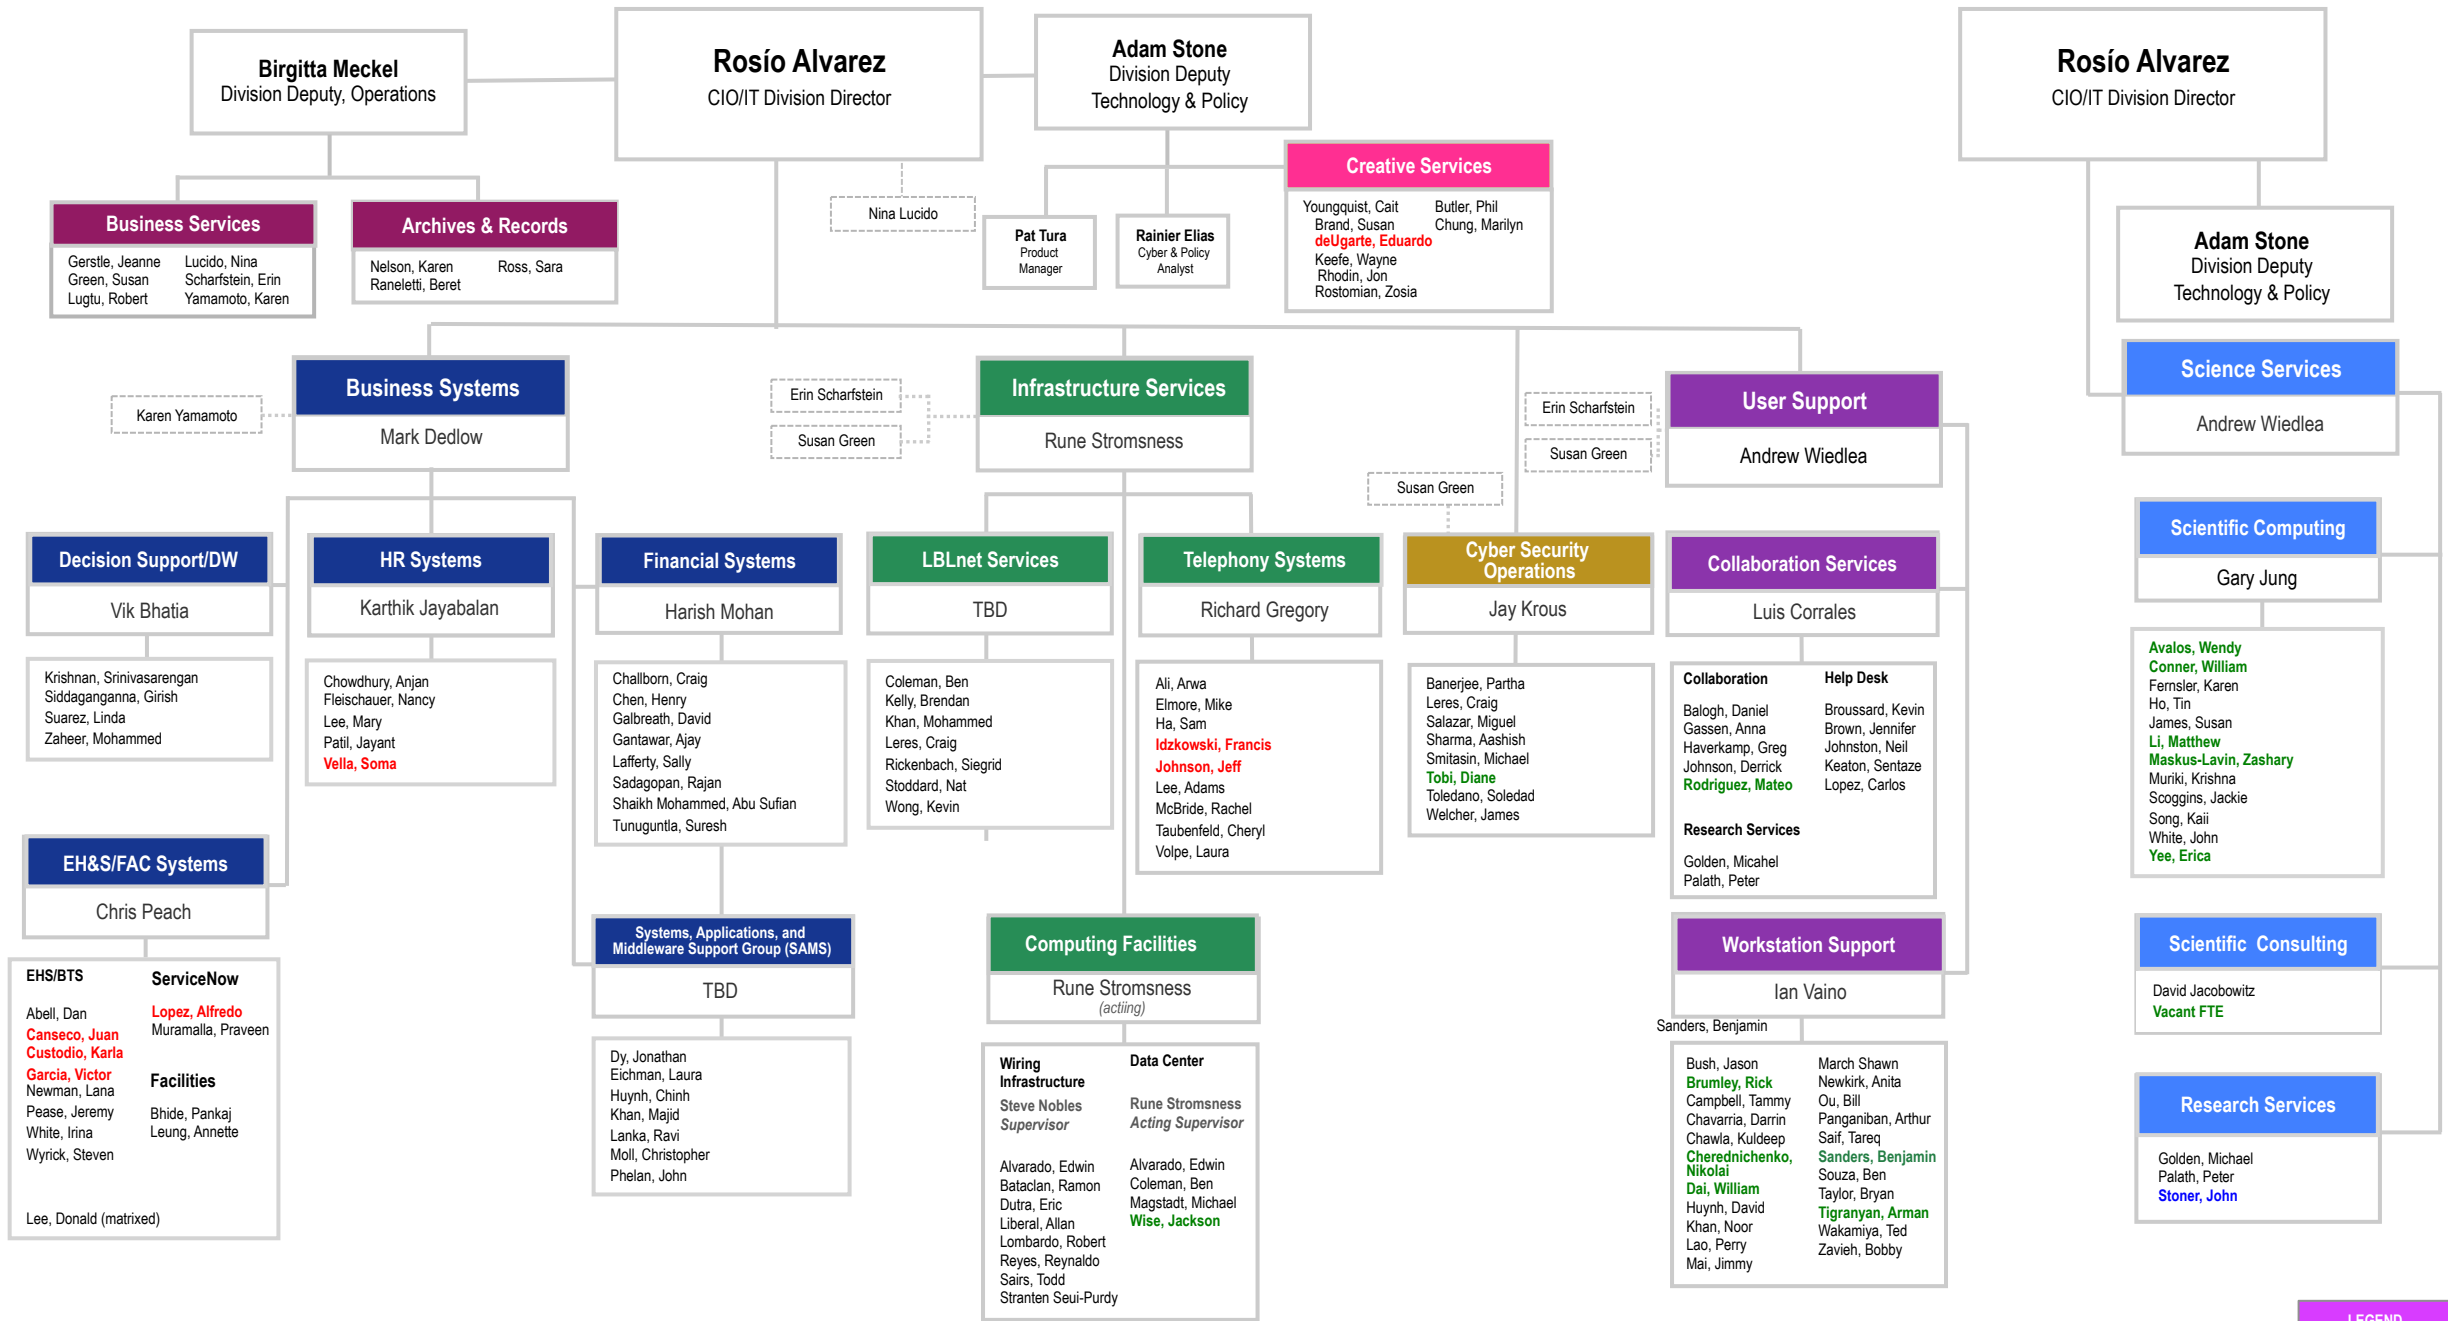

Lawrence Berkeley National Laboratory IT Division

Enterprise IT

Science IT

LEGEND

- Students
- Contractors
- Part-Time
- *through UCB