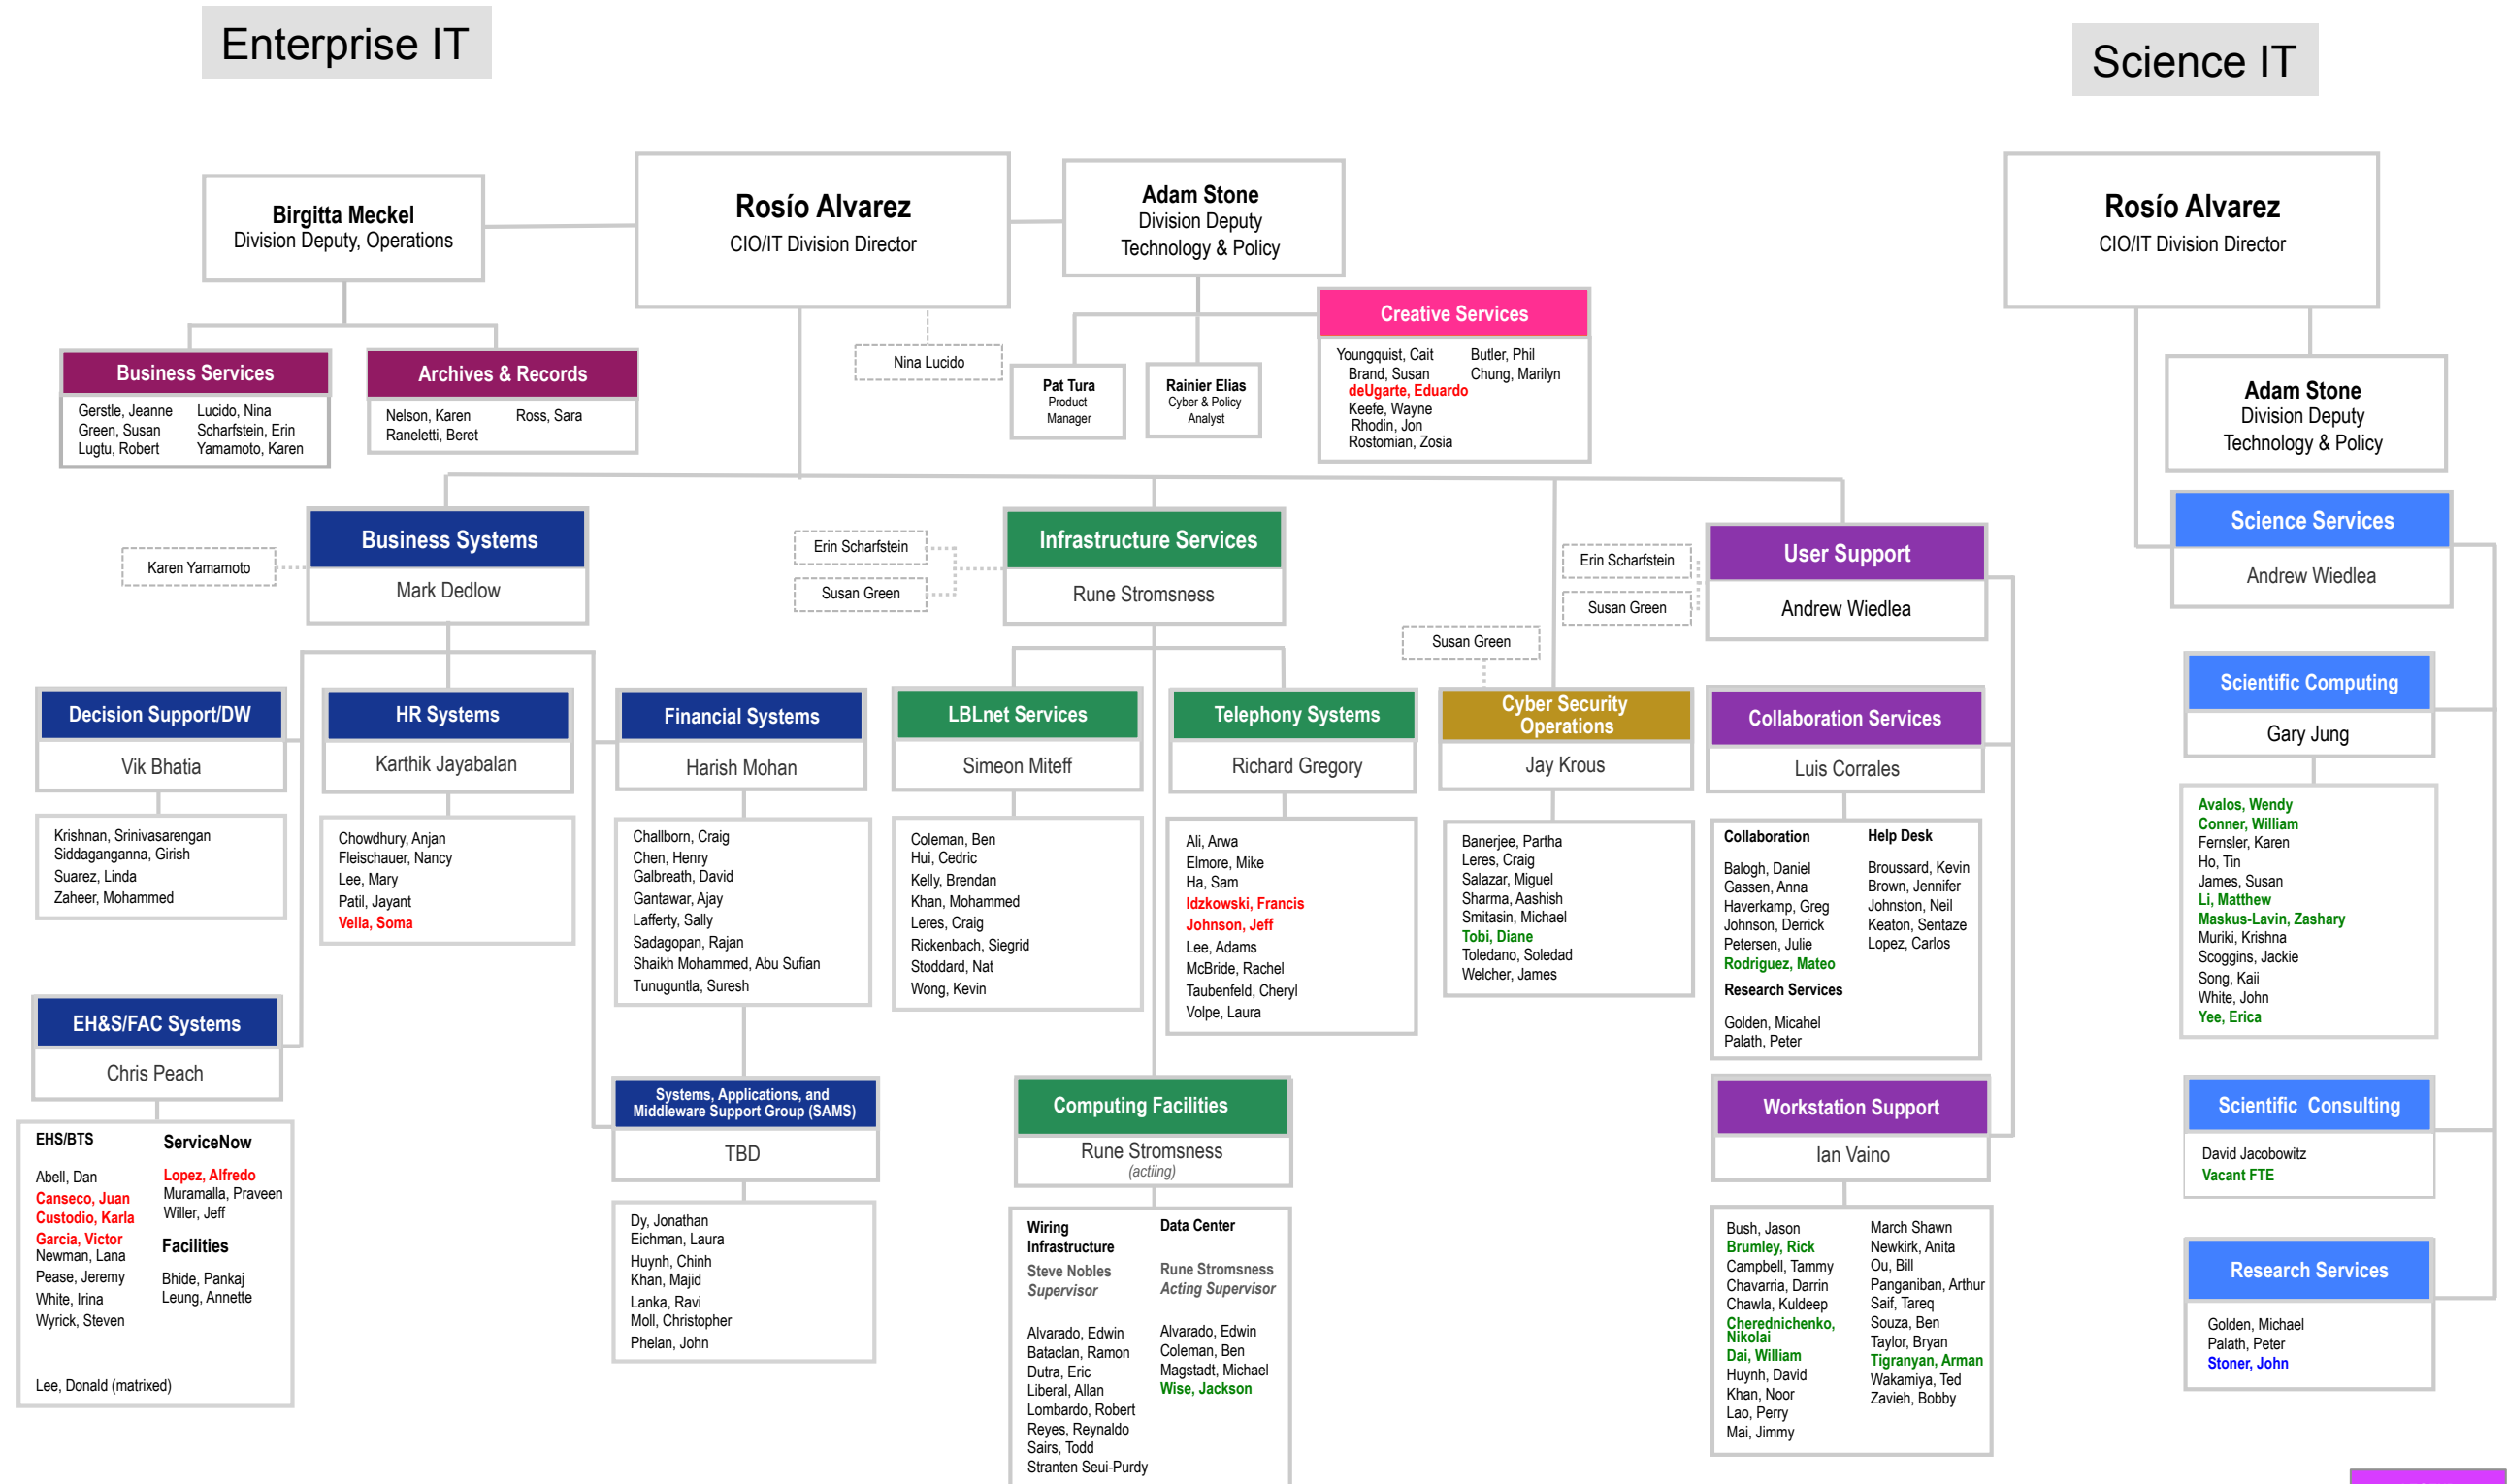

Lawrence Berkeley National Laboratory IT Division

LEGEND

- Students
- Contractors
- Part-Time
- *through UCB