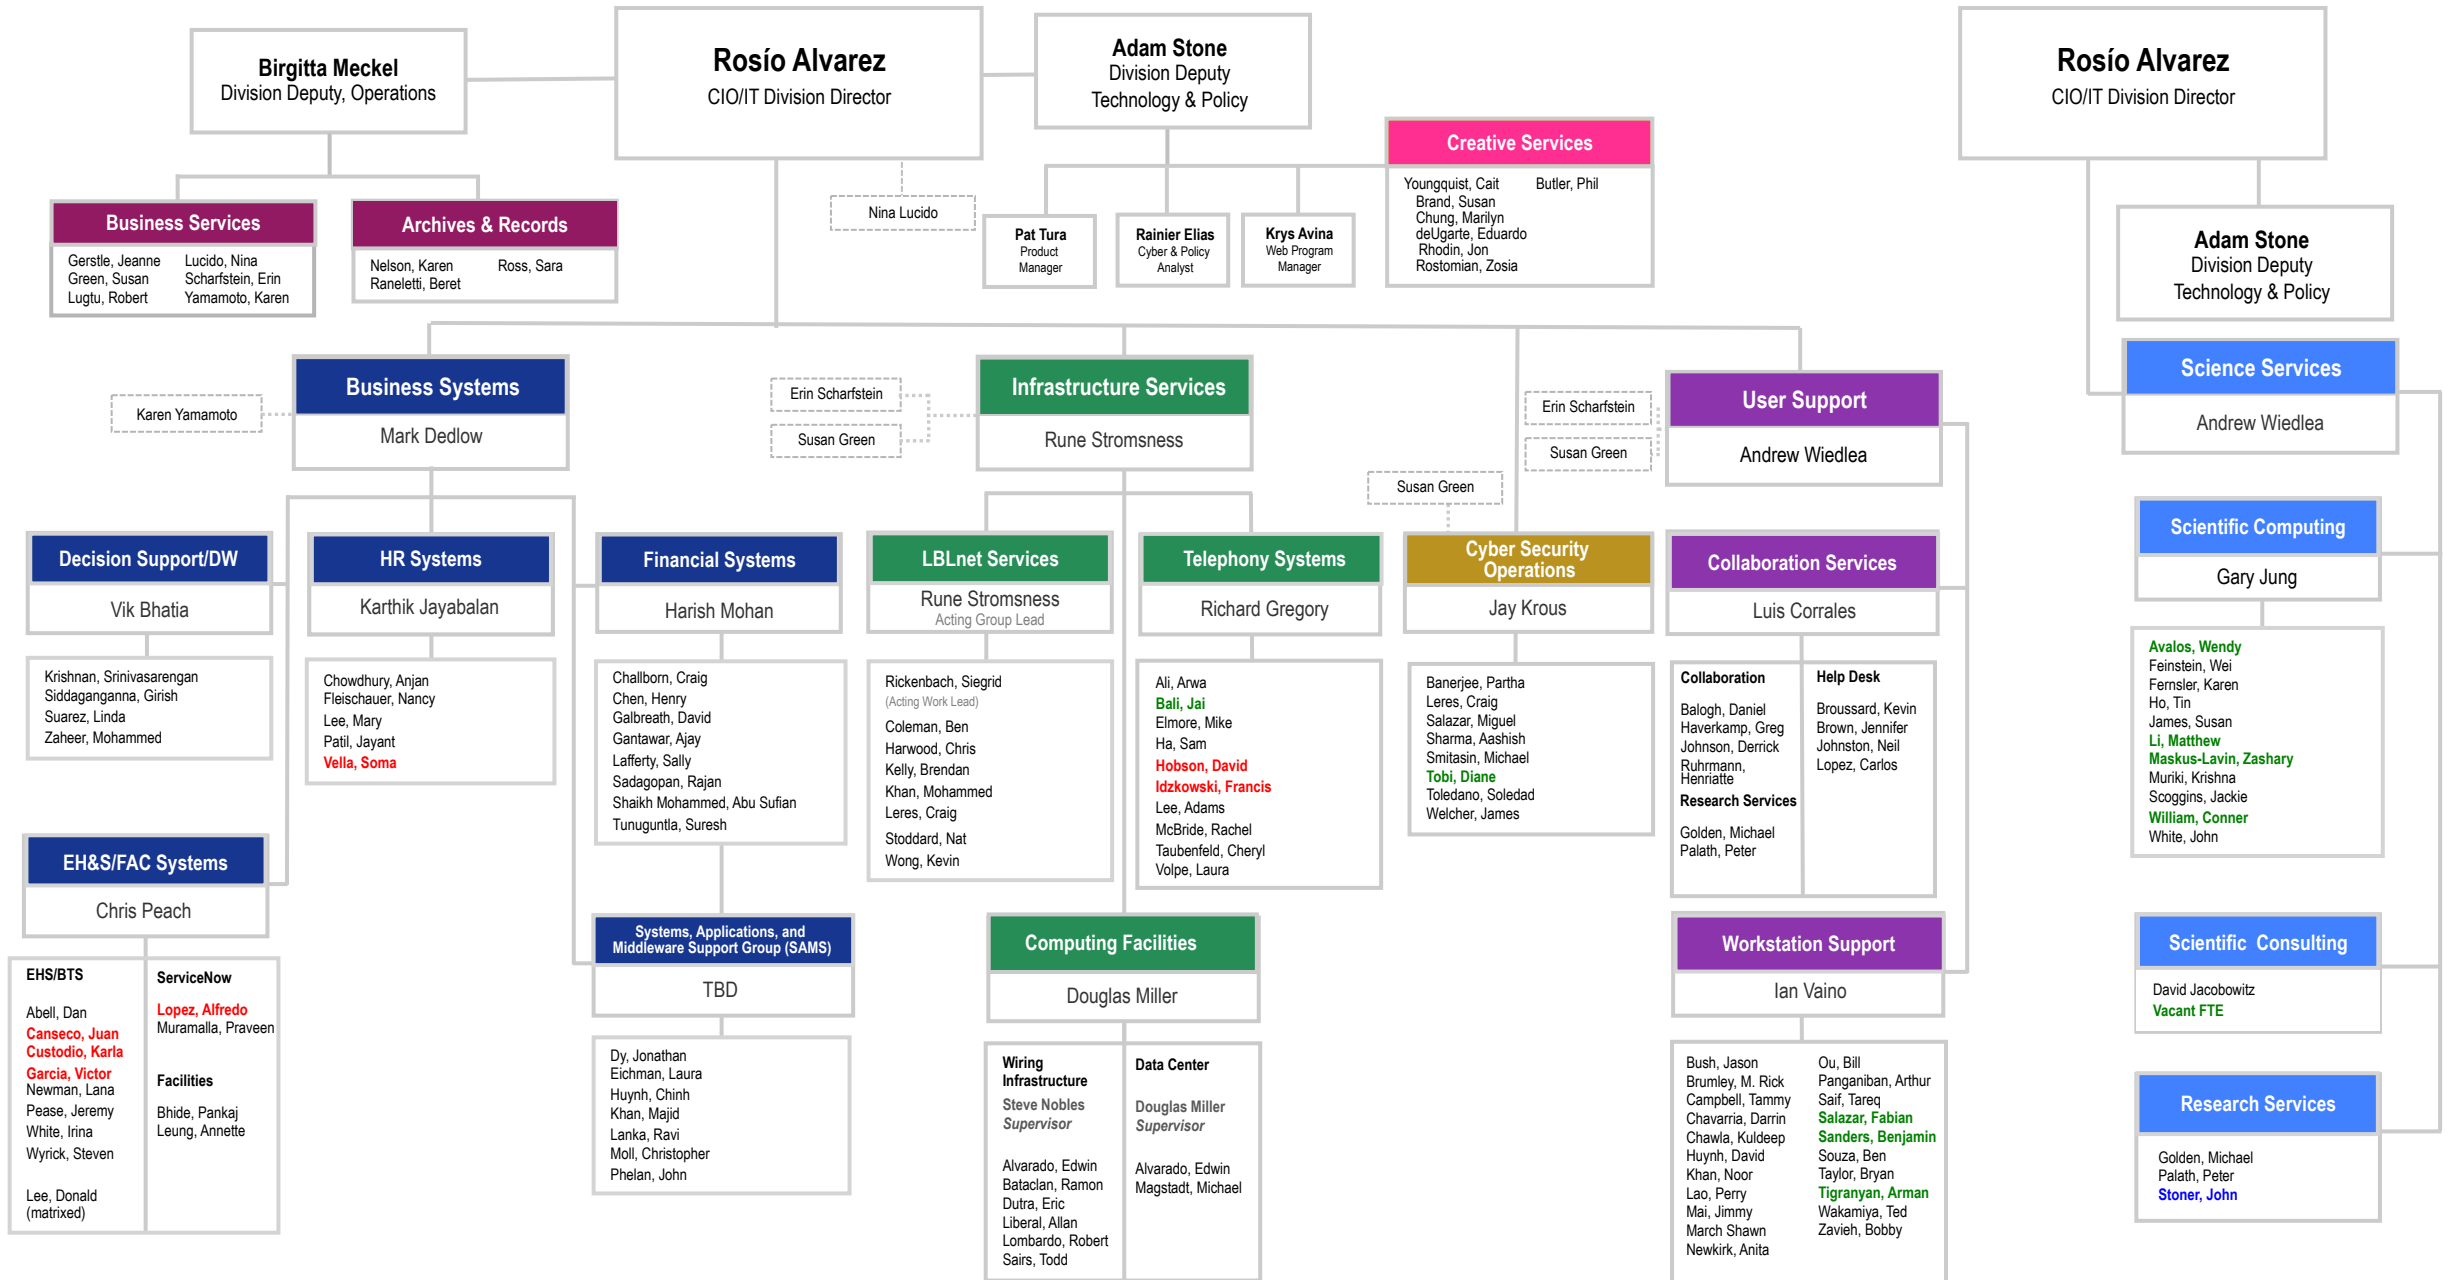

Lawrence Berkeley National Laboratory IT Division

Enterprise IT

Science IT

LEGEND

- Students
- Contractors
- Part-Time
- *through UCB