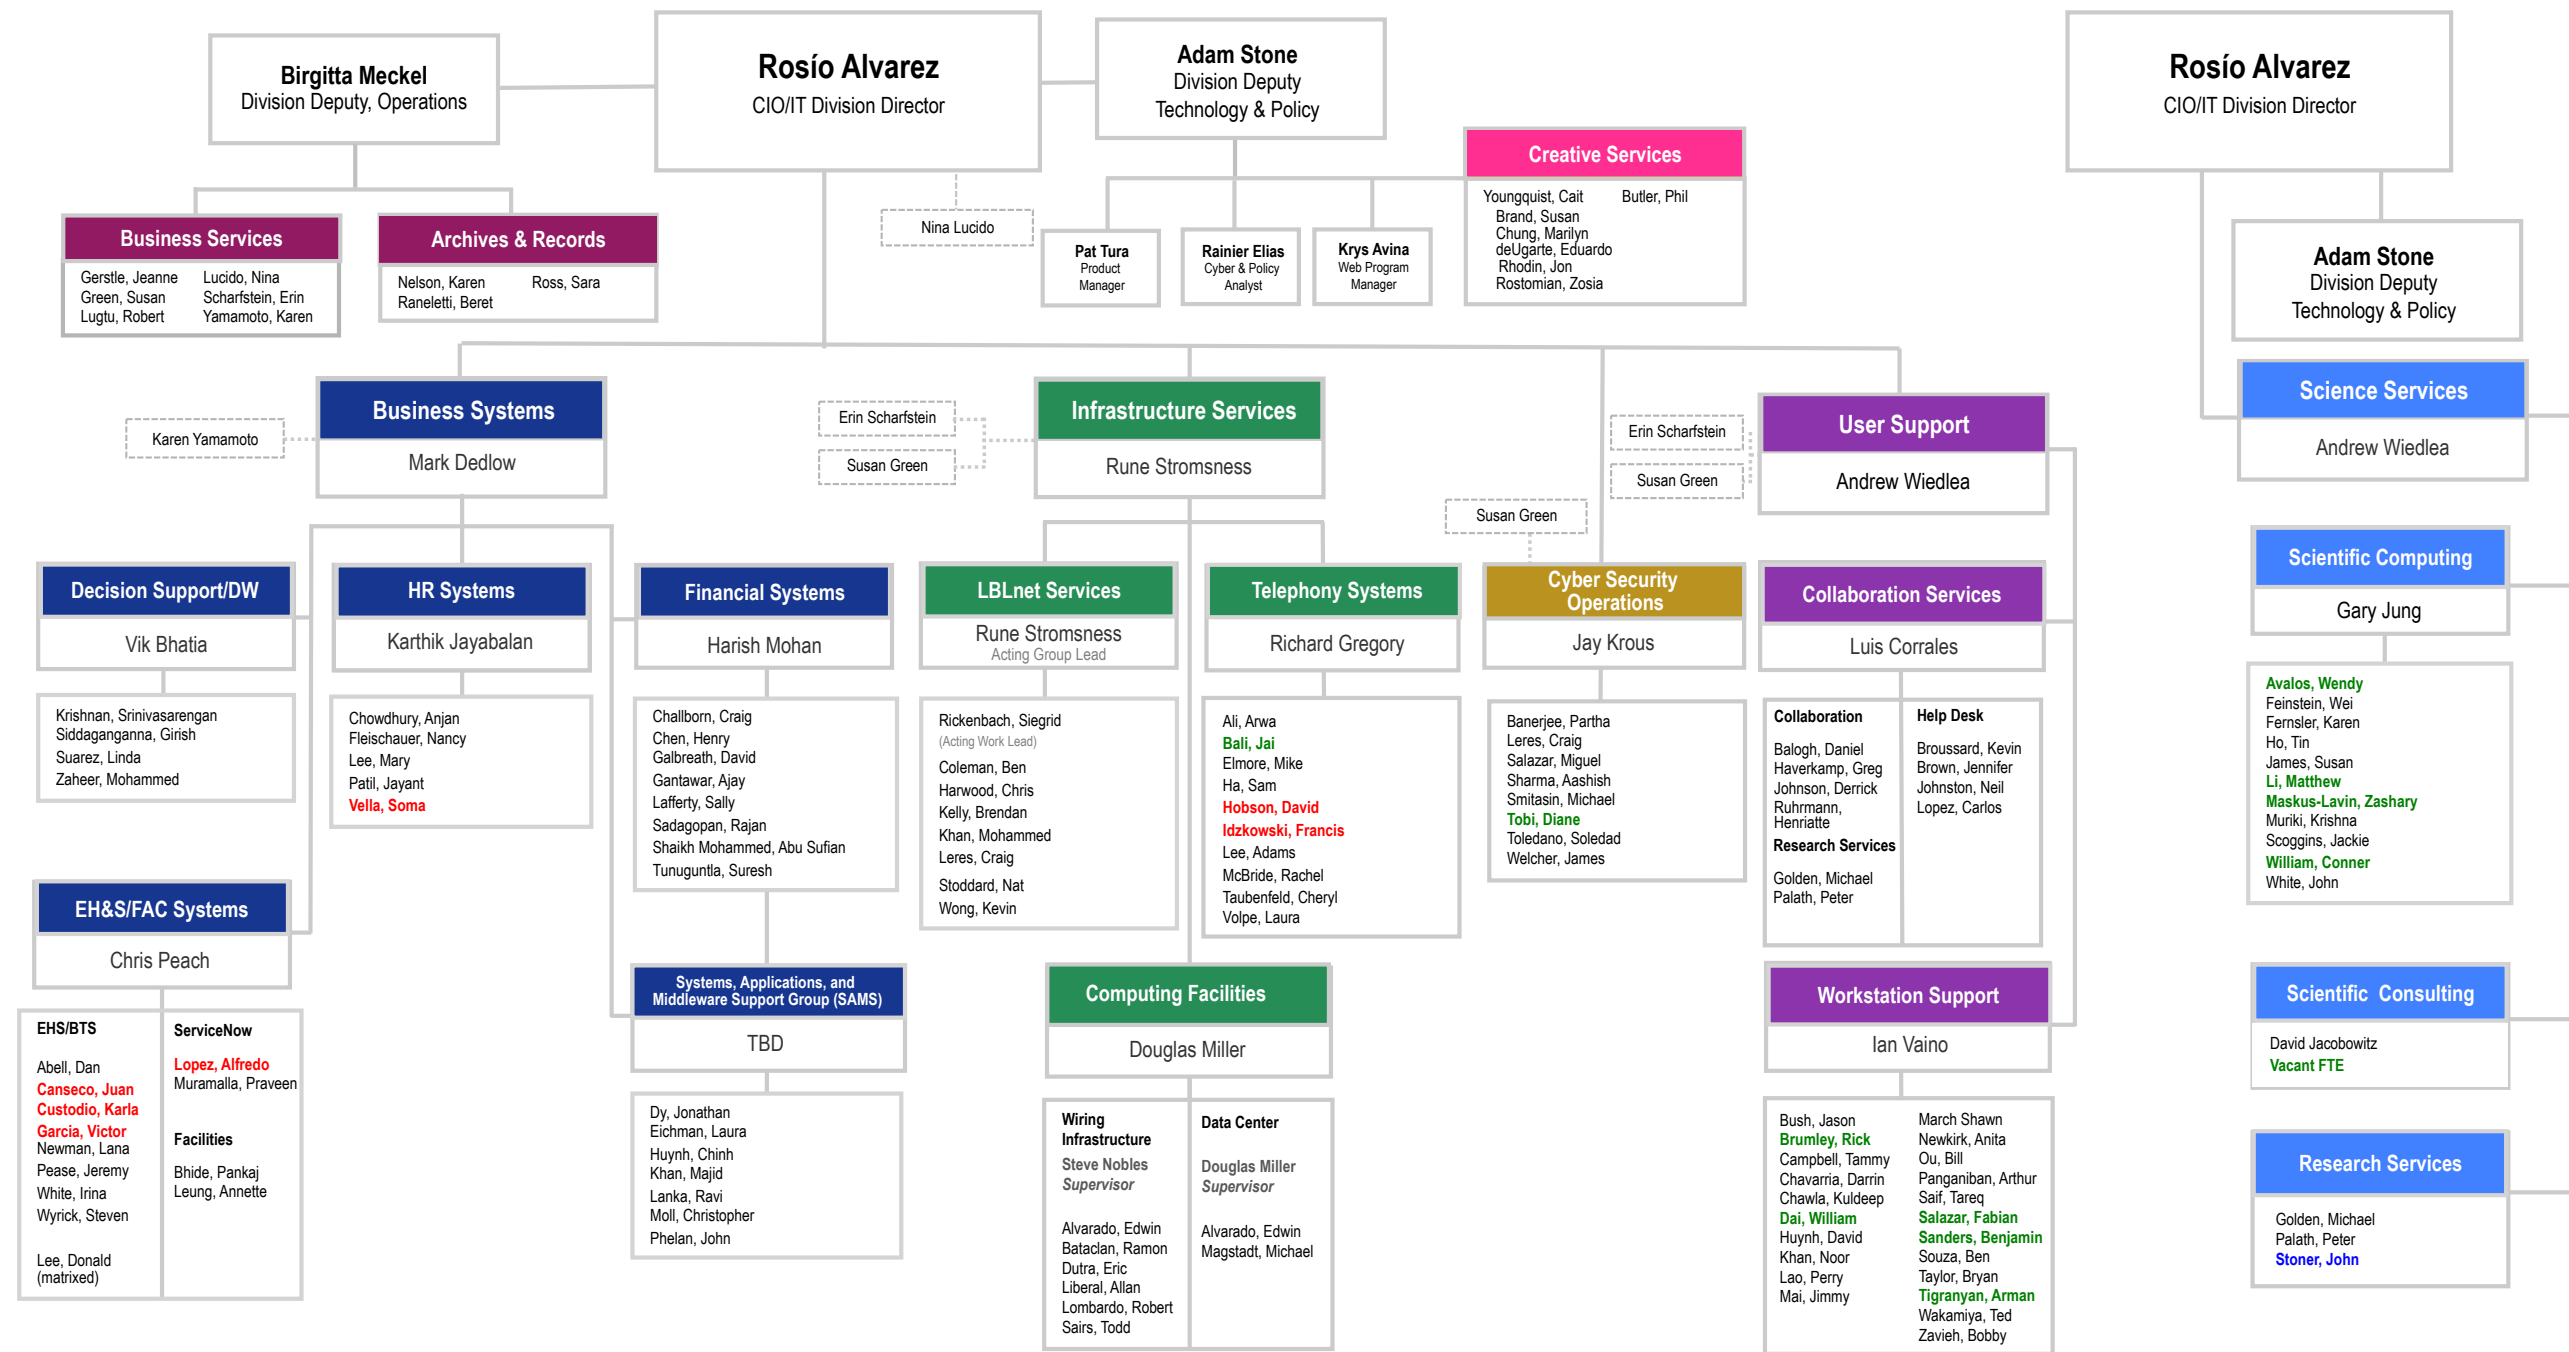

Lawrence Berkeley National Laboratory IT Division

Enterprise IT

Science IT

LEGEND

- Students
- Contractors
- Part-Time
- *through UCB