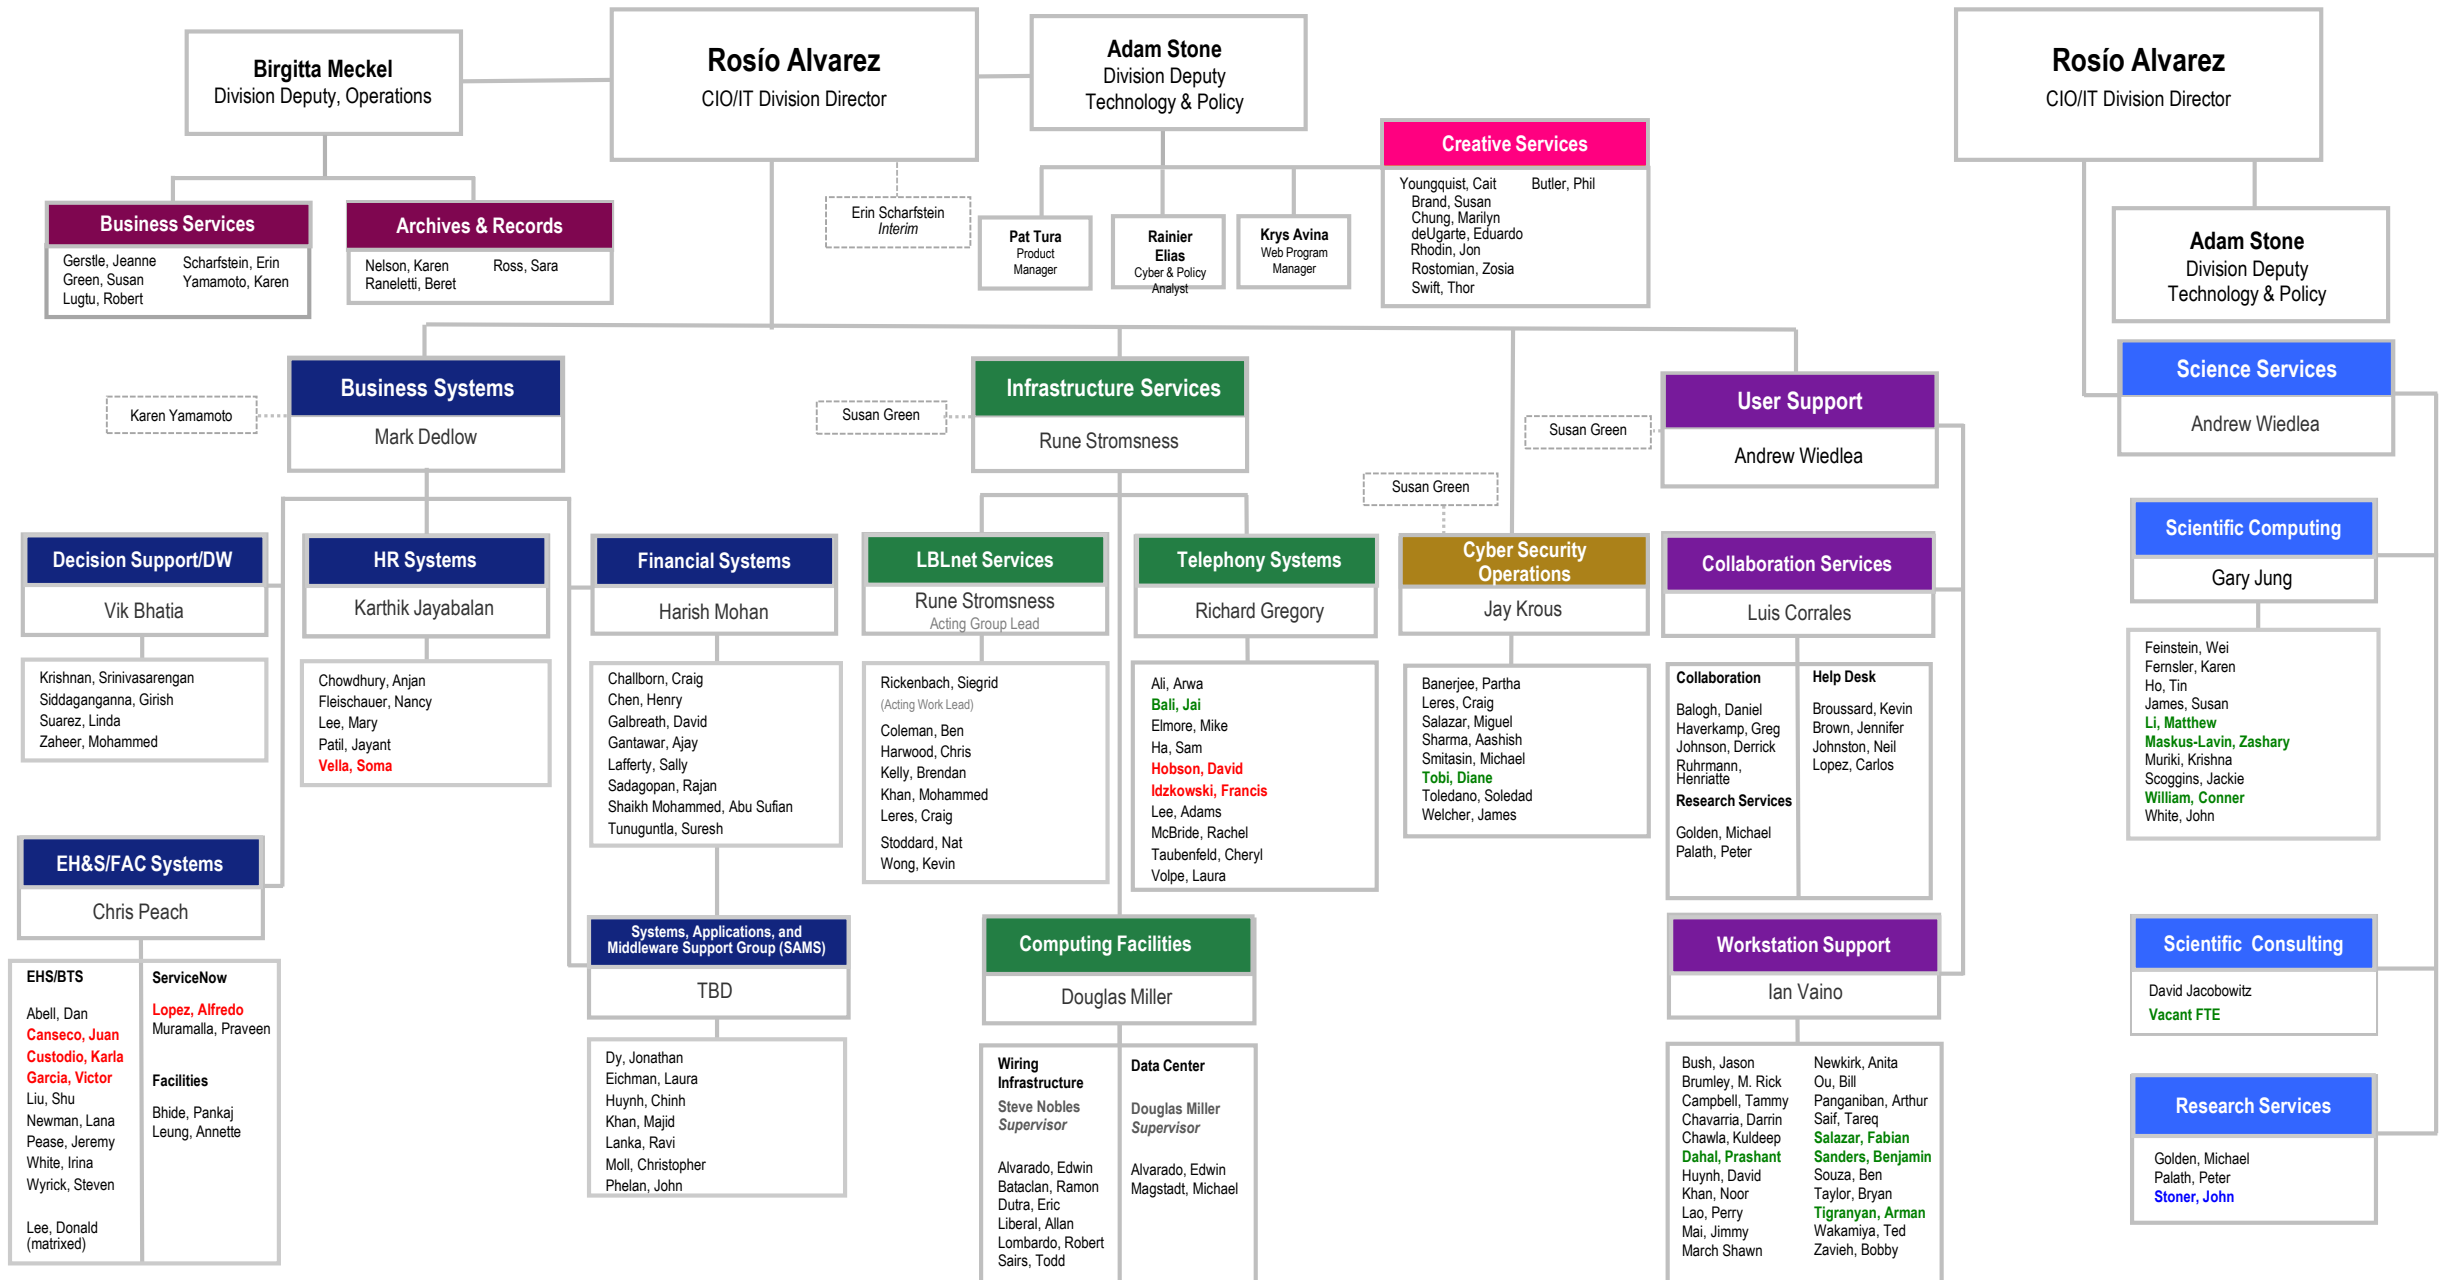

Lawrence Berkeley National Laboratory IT Division

Enterprise IT

Science IT

LEGEND

- Students
- Contractors
- Part-Time
- *through UCB