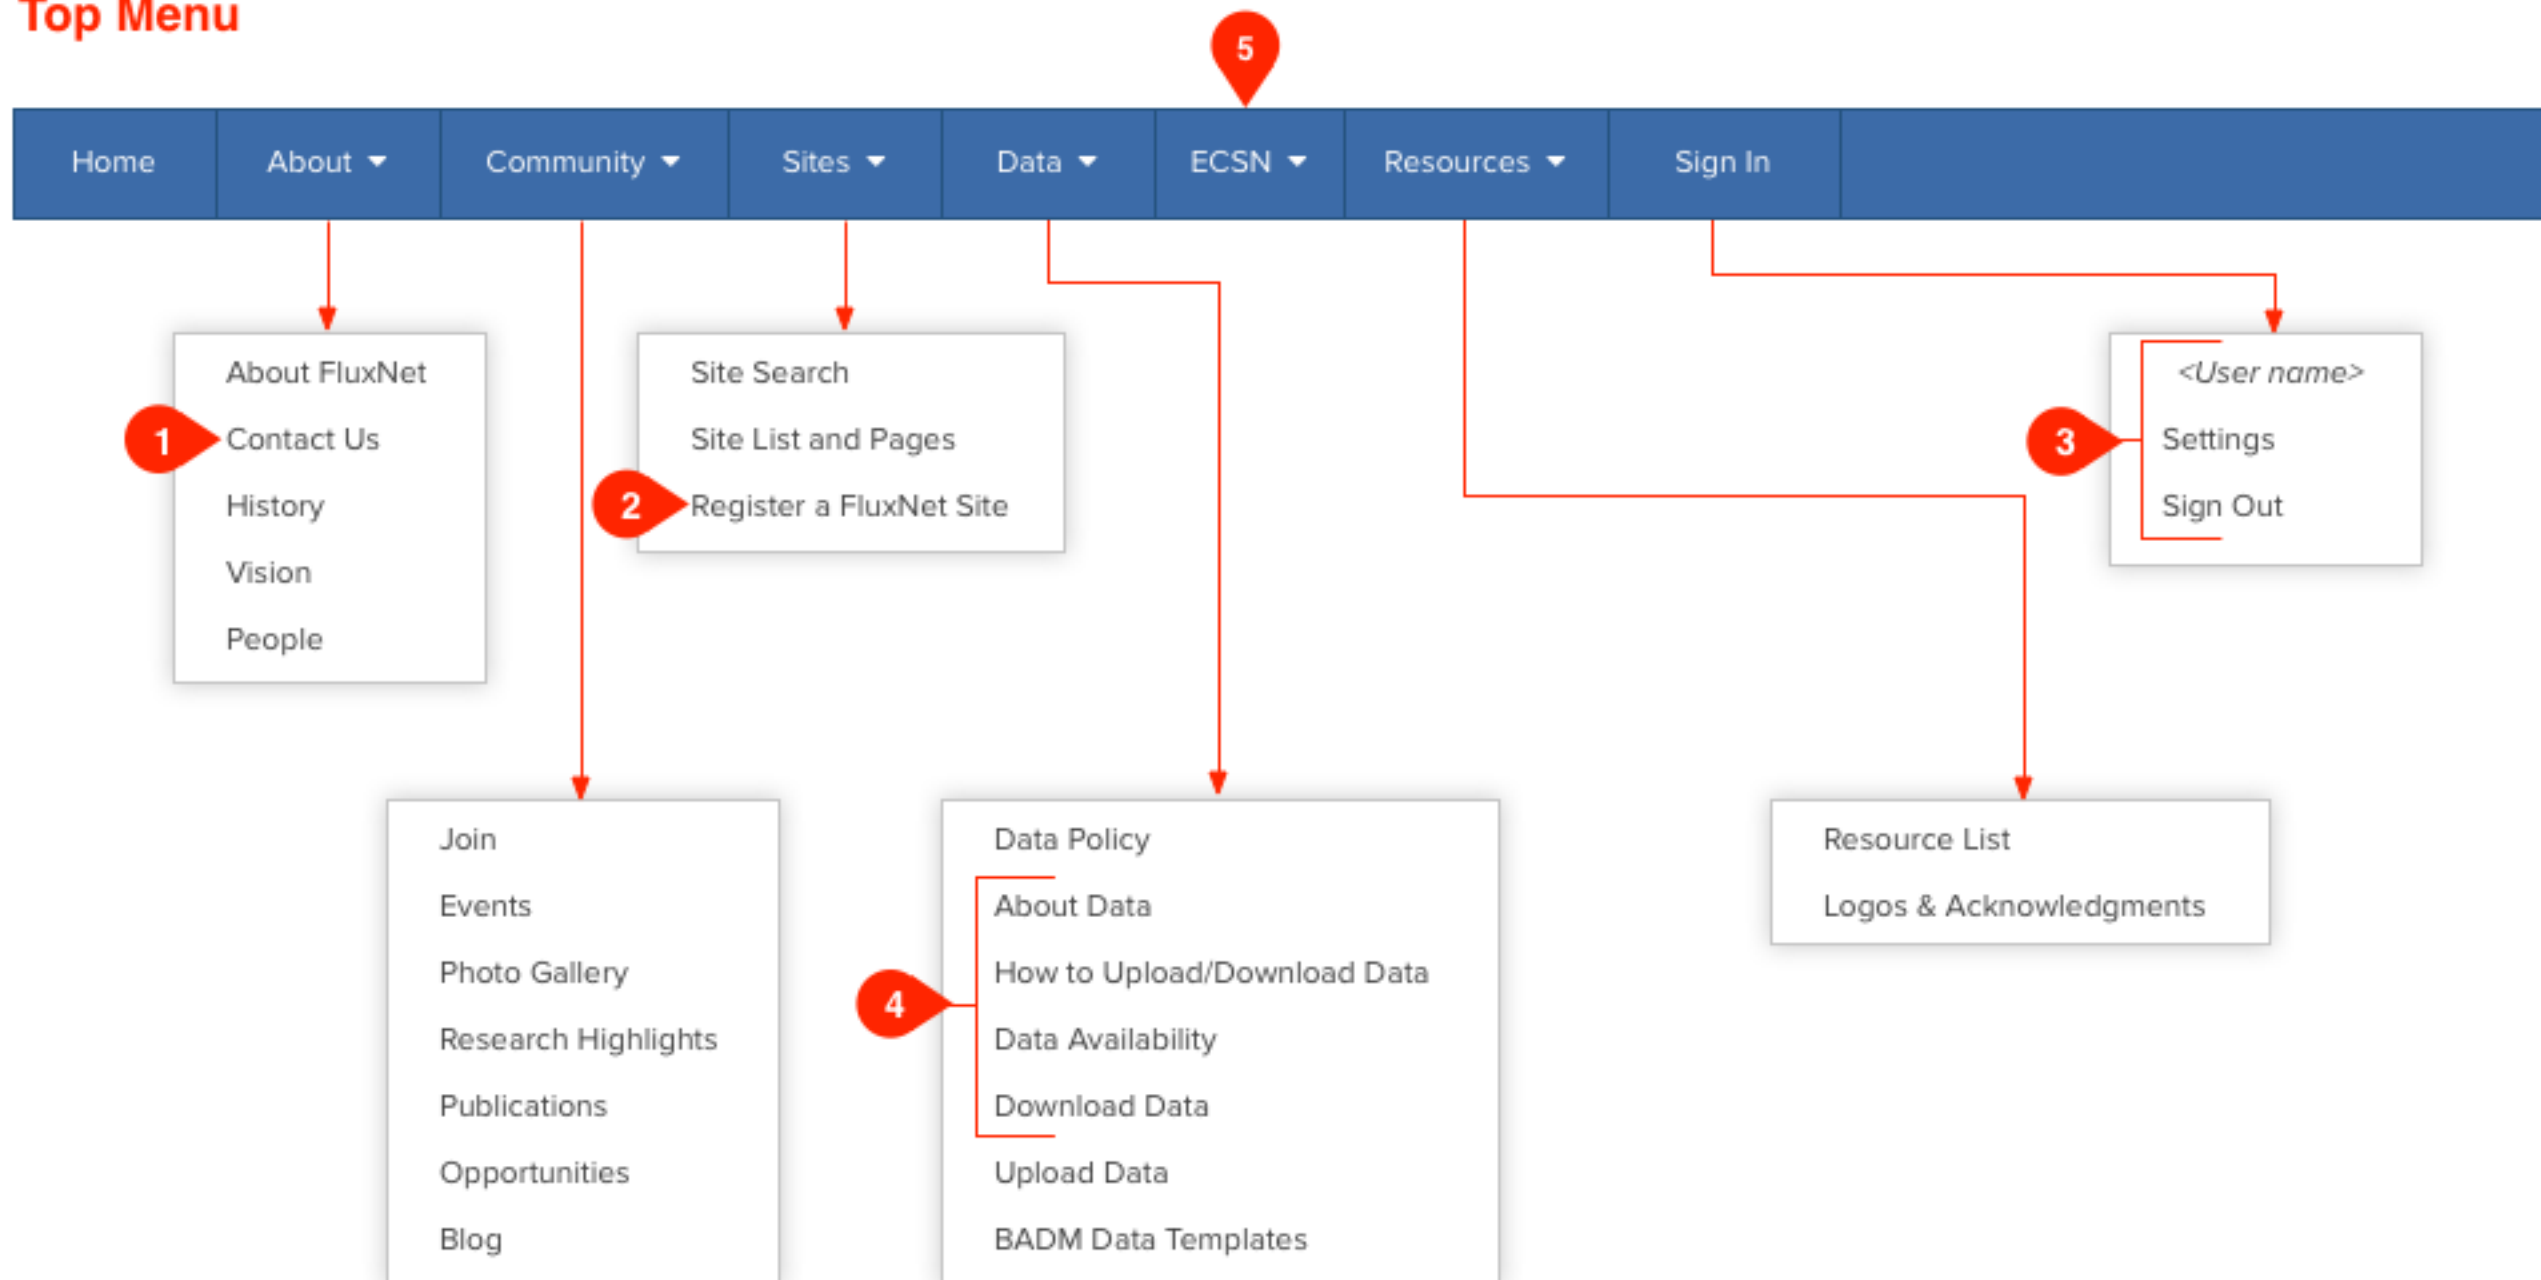

## FluxNet Website Status

2015-03-10

- **Placeholder site:** Live at `fluxnet.fluxdata.org`
- **SSL Certificate:** In process. This certificate is needed to ensure security when users sign in.
- **Icon:** Design concepts written. Really quick sketch used in page sketches.
- **Content:** See FluxNet Home page for proposed high-level outline as reflected in navigation.
- **ECSN:** Early Career Scientists Network is the new name for YSN. Possible integration shown on ECSN Menu page

## Top Menu

#### A network of regional networks

The icon needs to convey the concept of a network of regional networks. The “members” of each network are usually thought of as metal tower sites with climate sensors on them. The towers are of varied heights and are located in remote wild and rural areas. Because underlying concepts include sustainability, ecology and climate, colors and imagery related to the natural environment such could be used. Tall, thin triangles could work because the towers sometimes taper toward their top, and that shape resembles conifer trees.

##### *Electronic*

Website

- Main icon: Upper left corner of home page header: 64 x 64 px [PNG]
- Splash: 640 x 640 px [PNG]
- favicon: 16 x 16 px (and 32 x 32 px for hi-res mobile) [ICO]