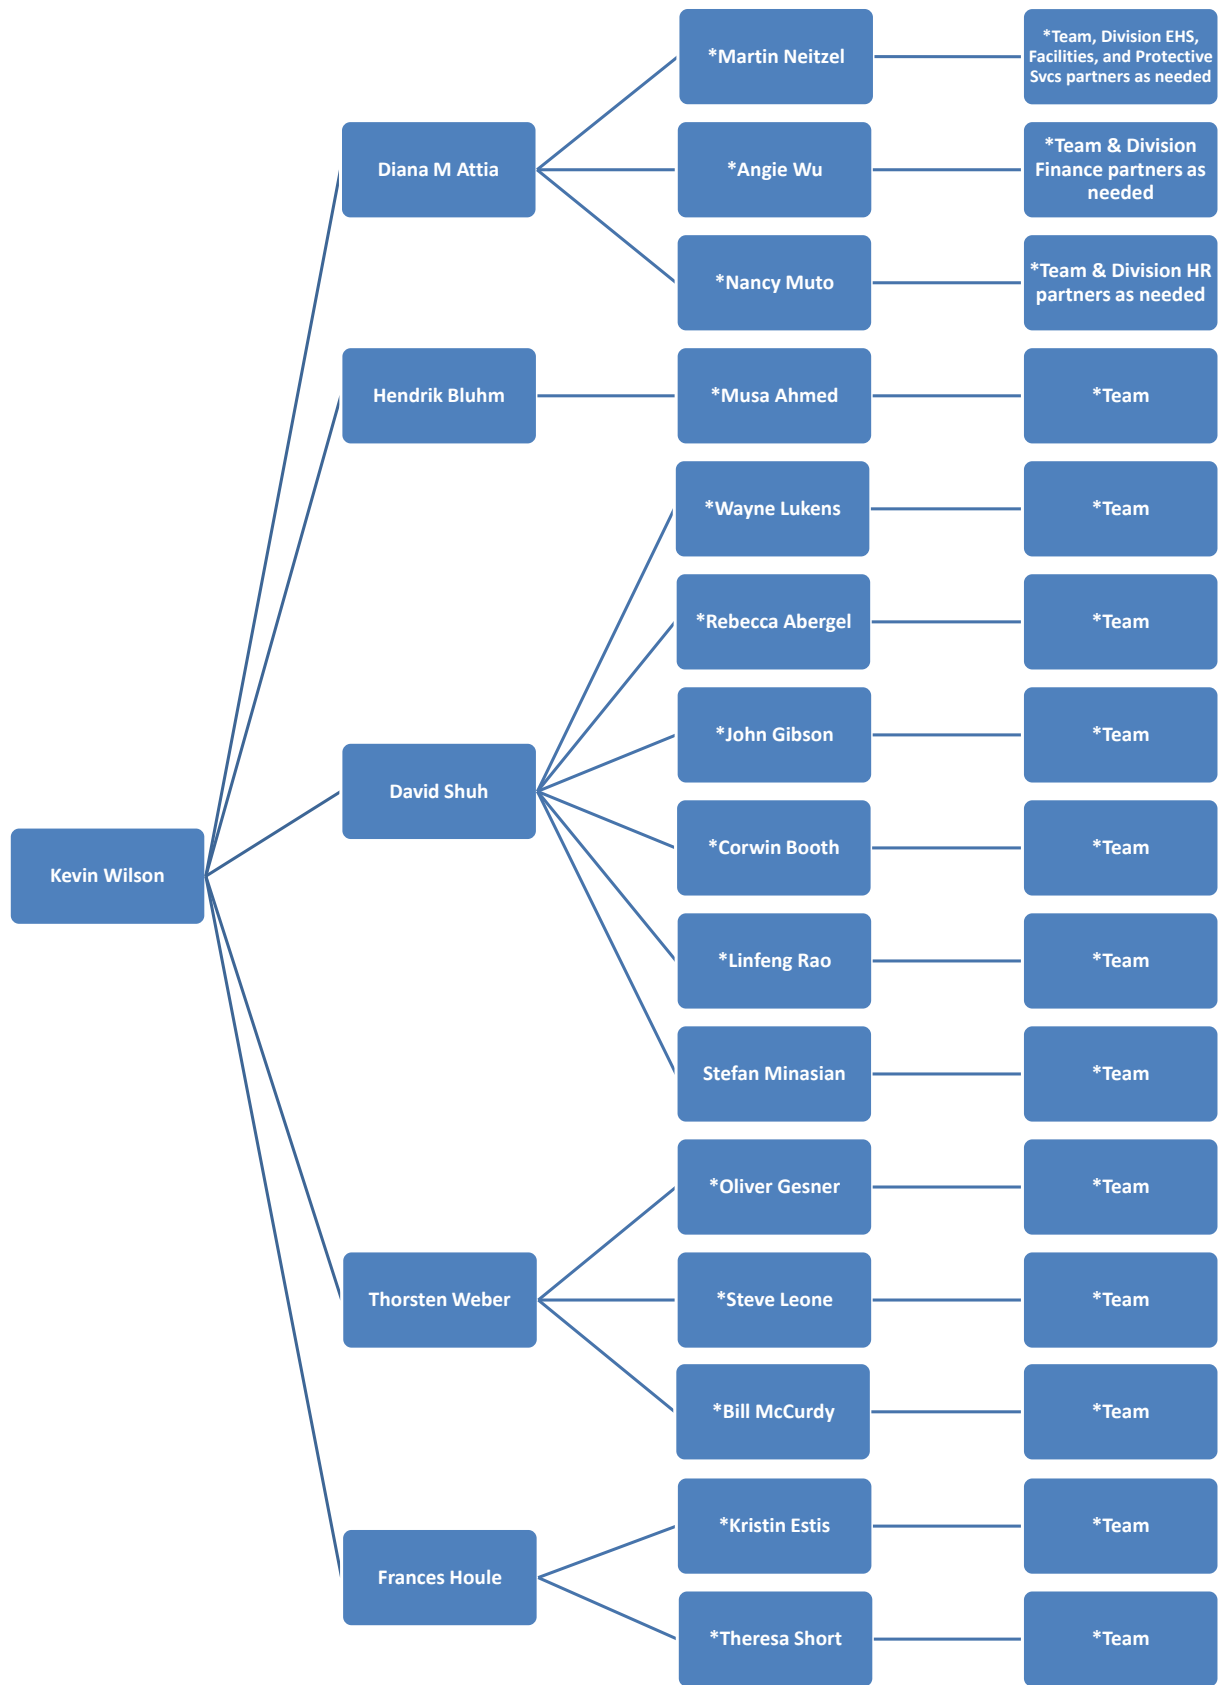

Chemical Science Incident Communication Tree

*Team=Contact anyone you supervise or who is actively working in your area of responsibility when event takes place.