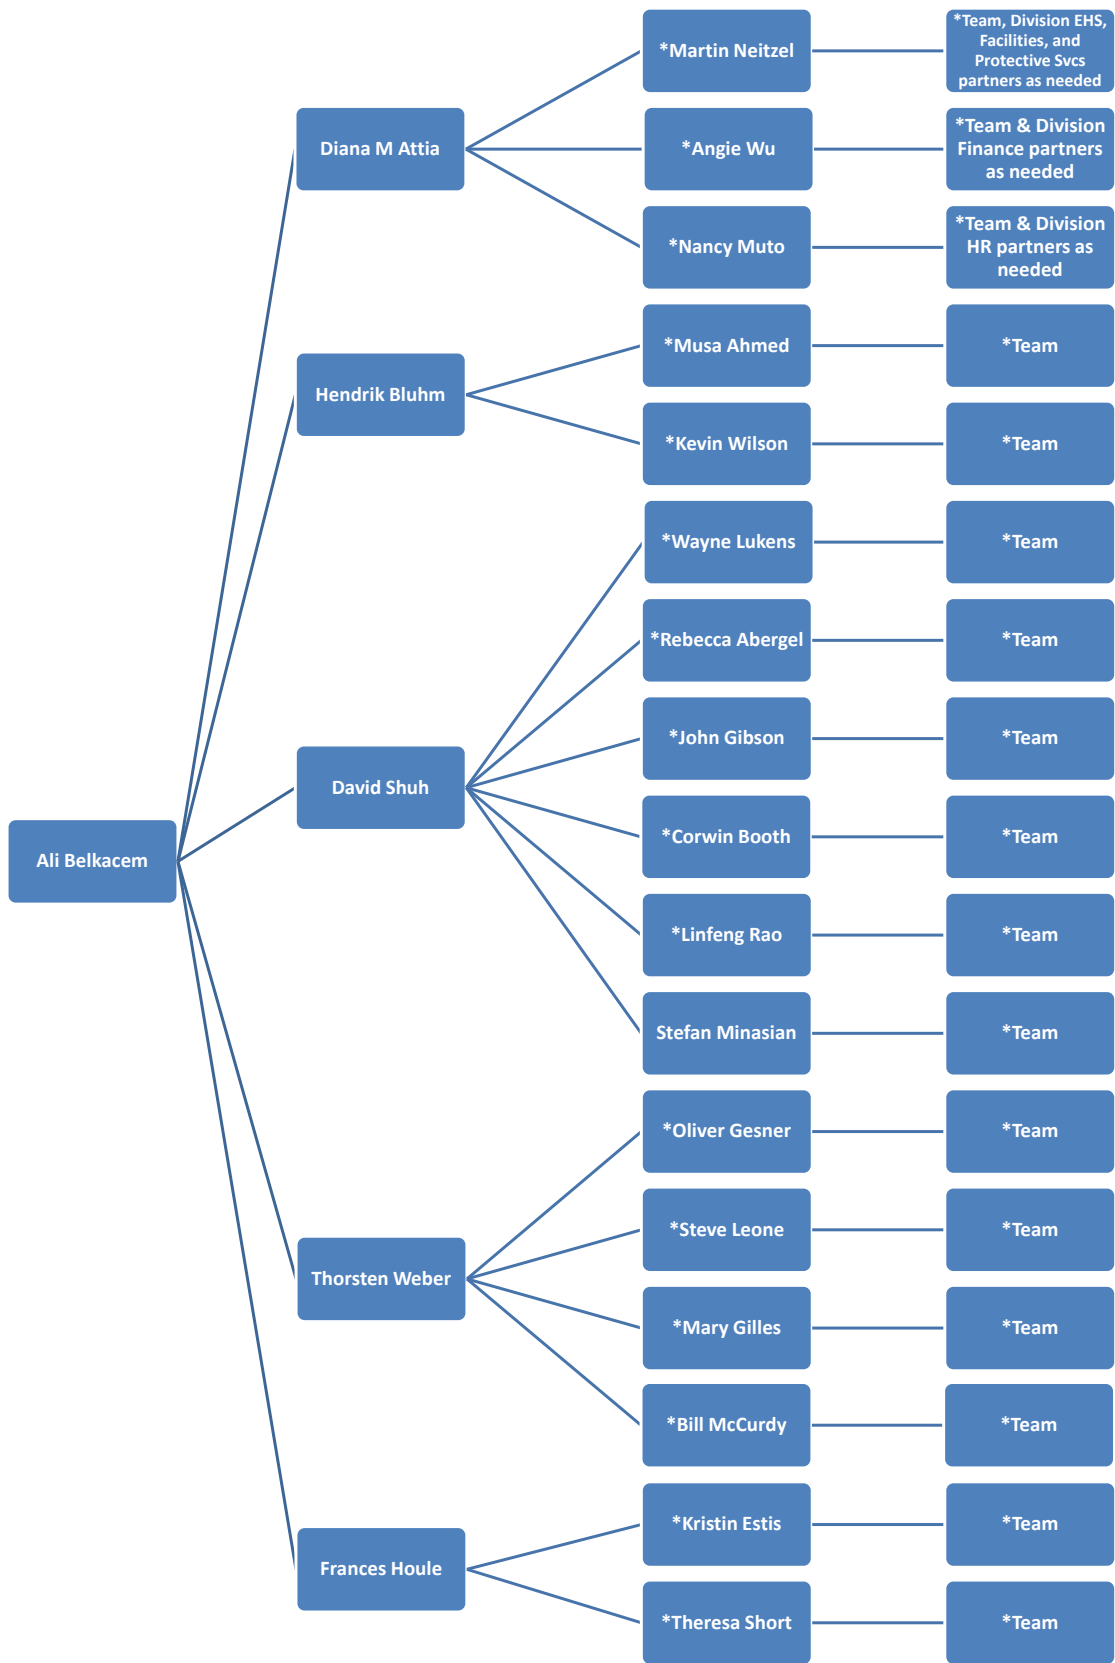

Chemical Science Incident Communication Tree

*Team=Contact anyone you supervise or who is actively working in your area of responsibility when event takes place.